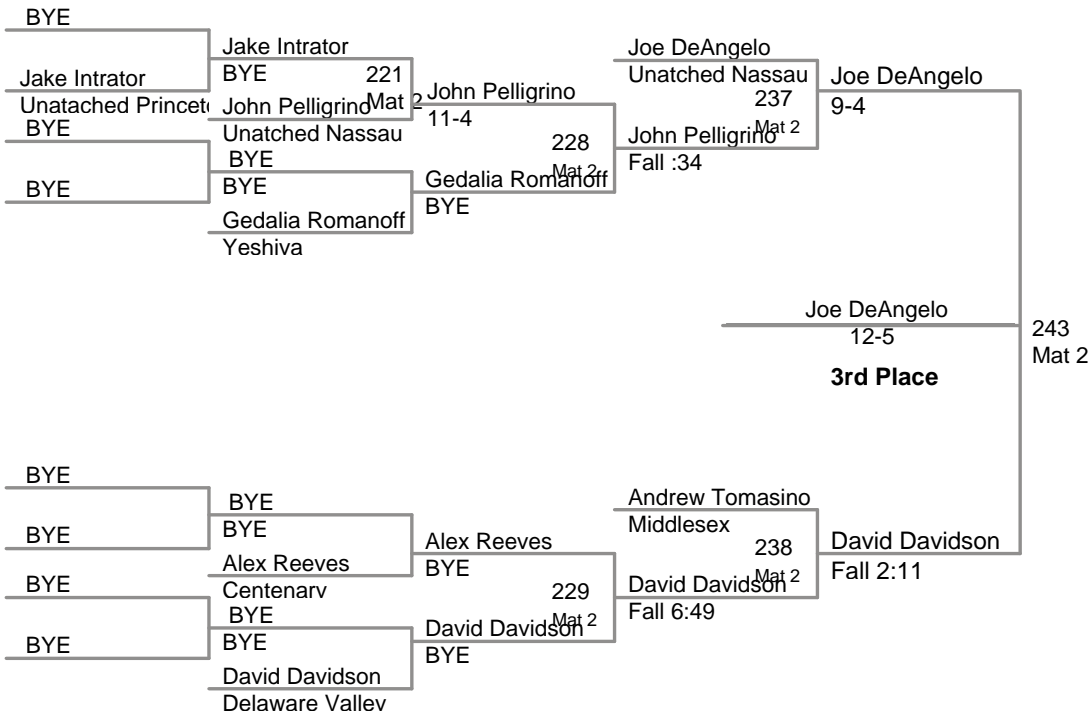

**Bob Quade Cyclone Open
Colege (on Mat 2)**

125 Lbs

**Bob Quade Cyclone Open
Colege (on Mat 2)**

141 Lbs

**Bob Quade Cyclone Open
Colege (on Mat 1)**

157 Lbs

**Bob Quade Cyclone Open
Colege (on Mat 4)**

174 Lbs

**Bob Quade Cyclone Open
Colege (on Mat 4)**

184 Lbs

Bob Quade Cyclone Open
Colege (on Mat 2)

197 Lbs

Bob Quade Cyclone Open
Colege (on Mat 1)

285 Lbs