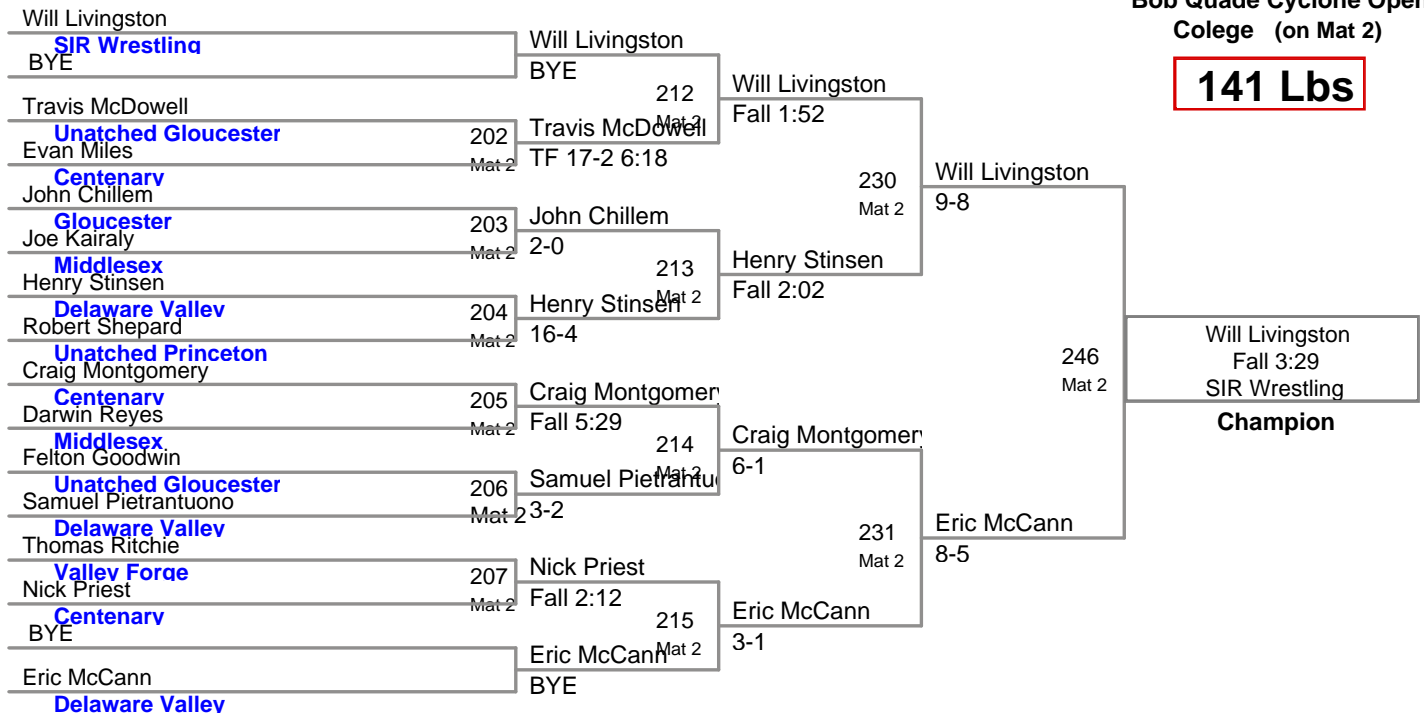

**Bob Quade Cyclone Open
Colege (on Mat 2)**

125 Lbs

**Bob Quade Cyclone Open
Colege (on Mat 2)**

141 Lbs

**Bob Quade Cyclone Open
Colege (on Mat 1)**

157 Lbs

**Bob Quade Cyclone Open
Colege (on Mat 4)**

174 Lbs