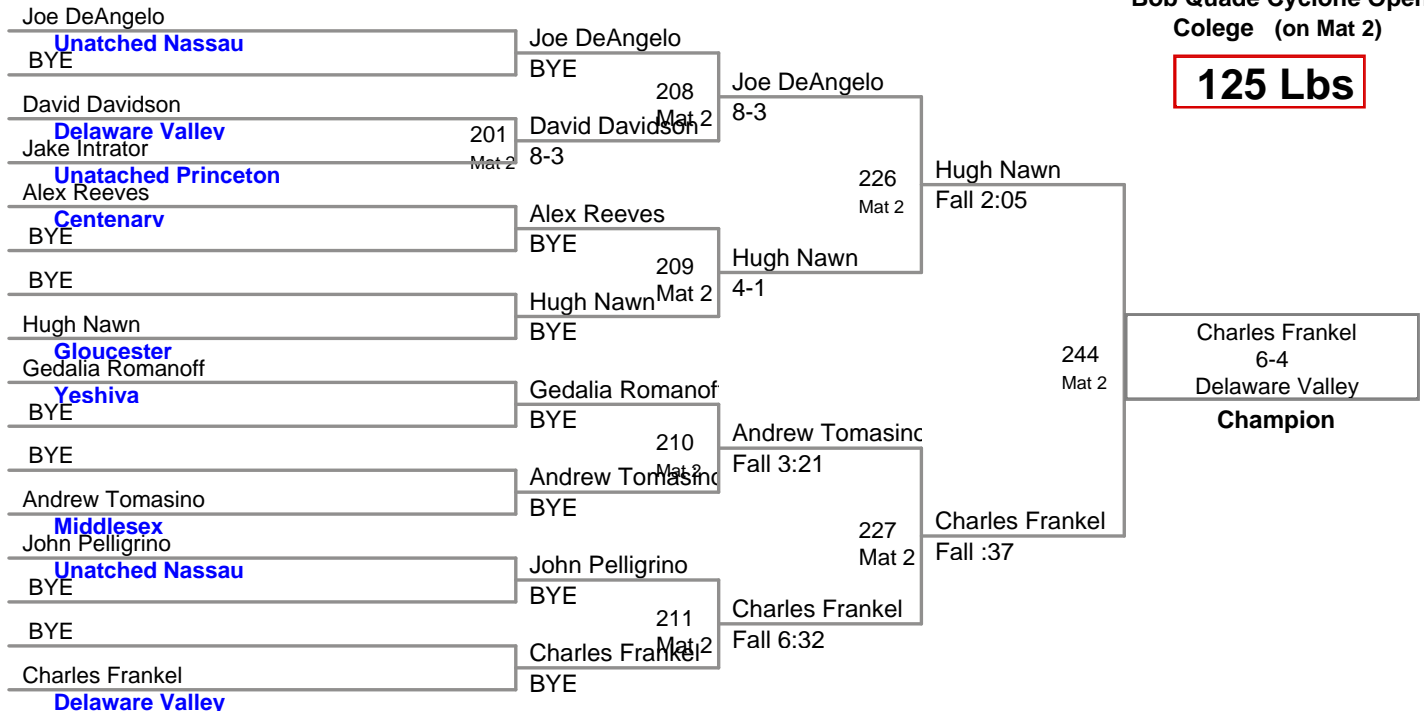

**Bob Quade Cyclone Open
Colege (on Mat 2)**

125 Lbs

**Bob Quade Cyclone Open
Colege (on Mat 2)**

141 Lbs

**Bob Quade Cyclone Open
Colege (on Mat 1)**

157 Lbs

**Bob Quade Cyclone Open
Colege (on Mat 4)**

174 Lbs