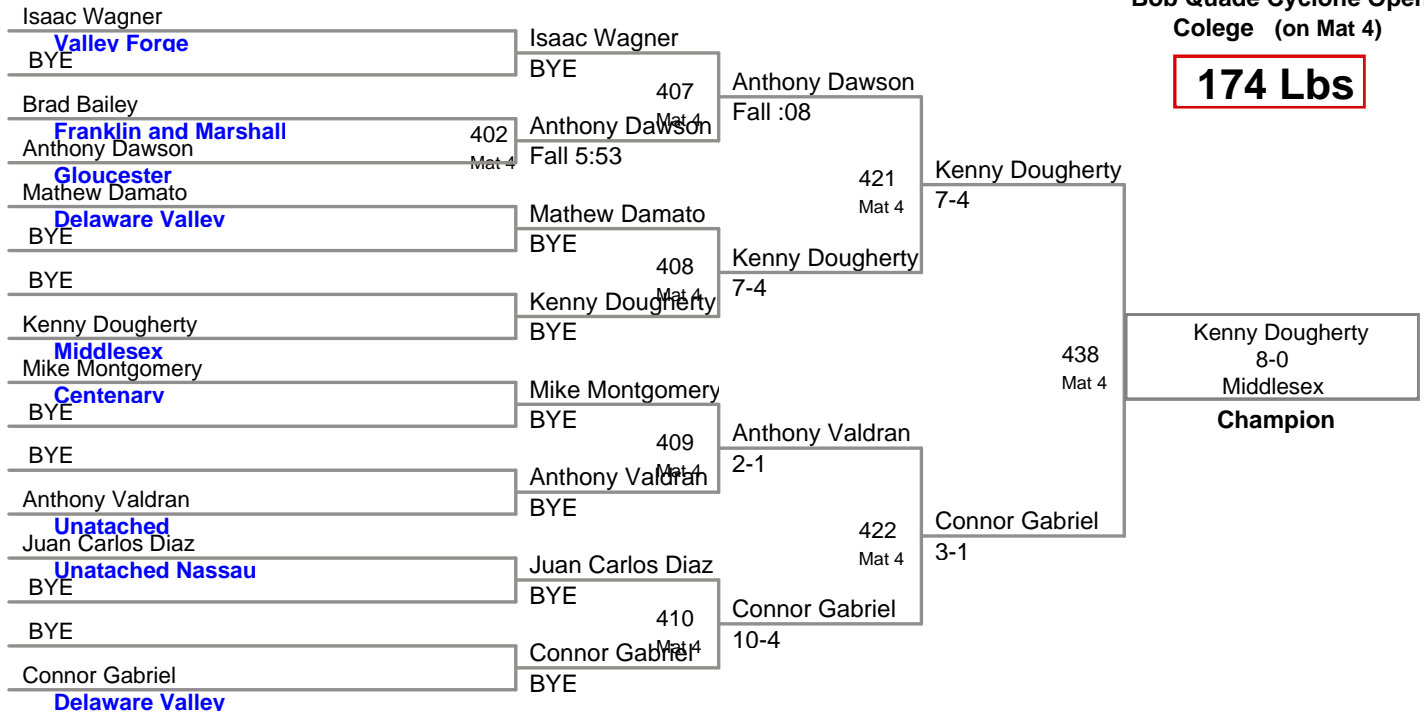

**Bob Quade Cyclone Open
Colege (on Mat 2)**

125 Lbs

**Bob Quade Cyclone Open
Colege (on Mat 2)**

141 Lbs

**Bob Quade Cyclone Open
Colege (on Mat 1)**

157 Lbs

**Bob Quade Cyclone Open
Colege (on Mat 4)**

174 Lbs