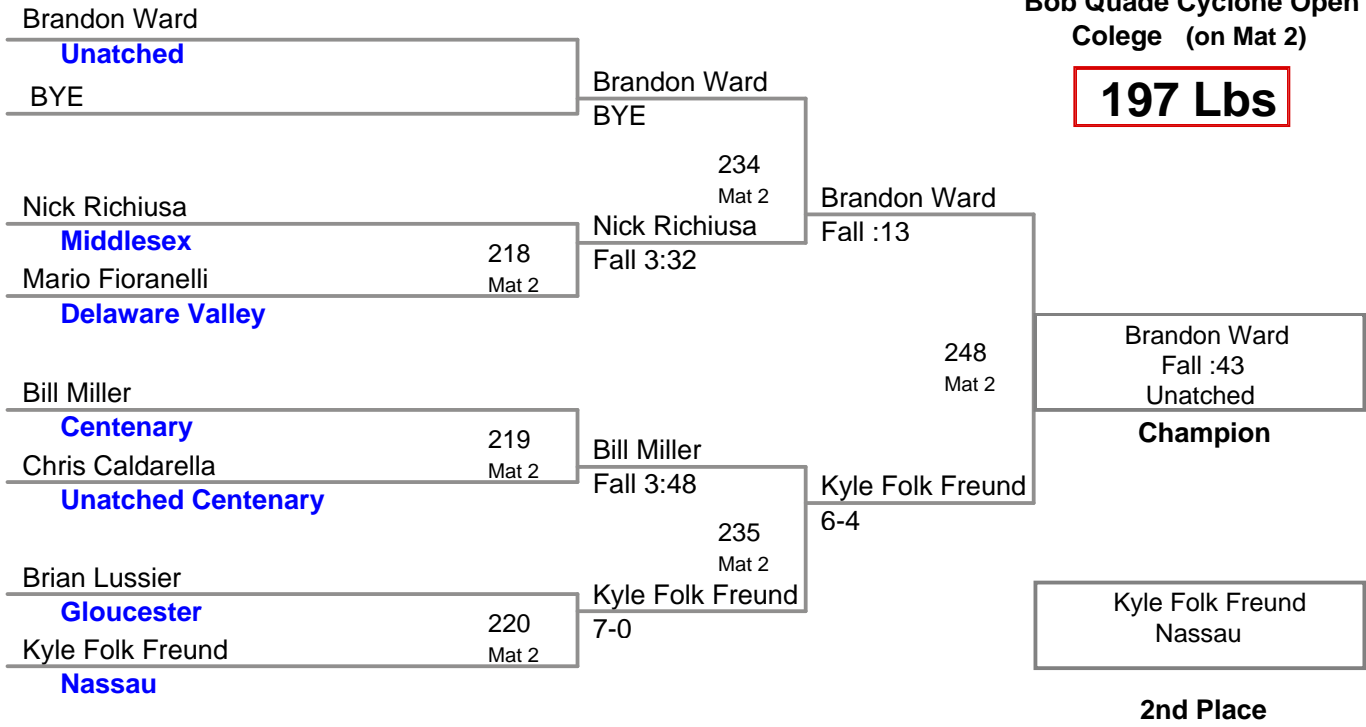

Bob Quade Cyclone Open
Colege (on Mat 2)

197 Lbs