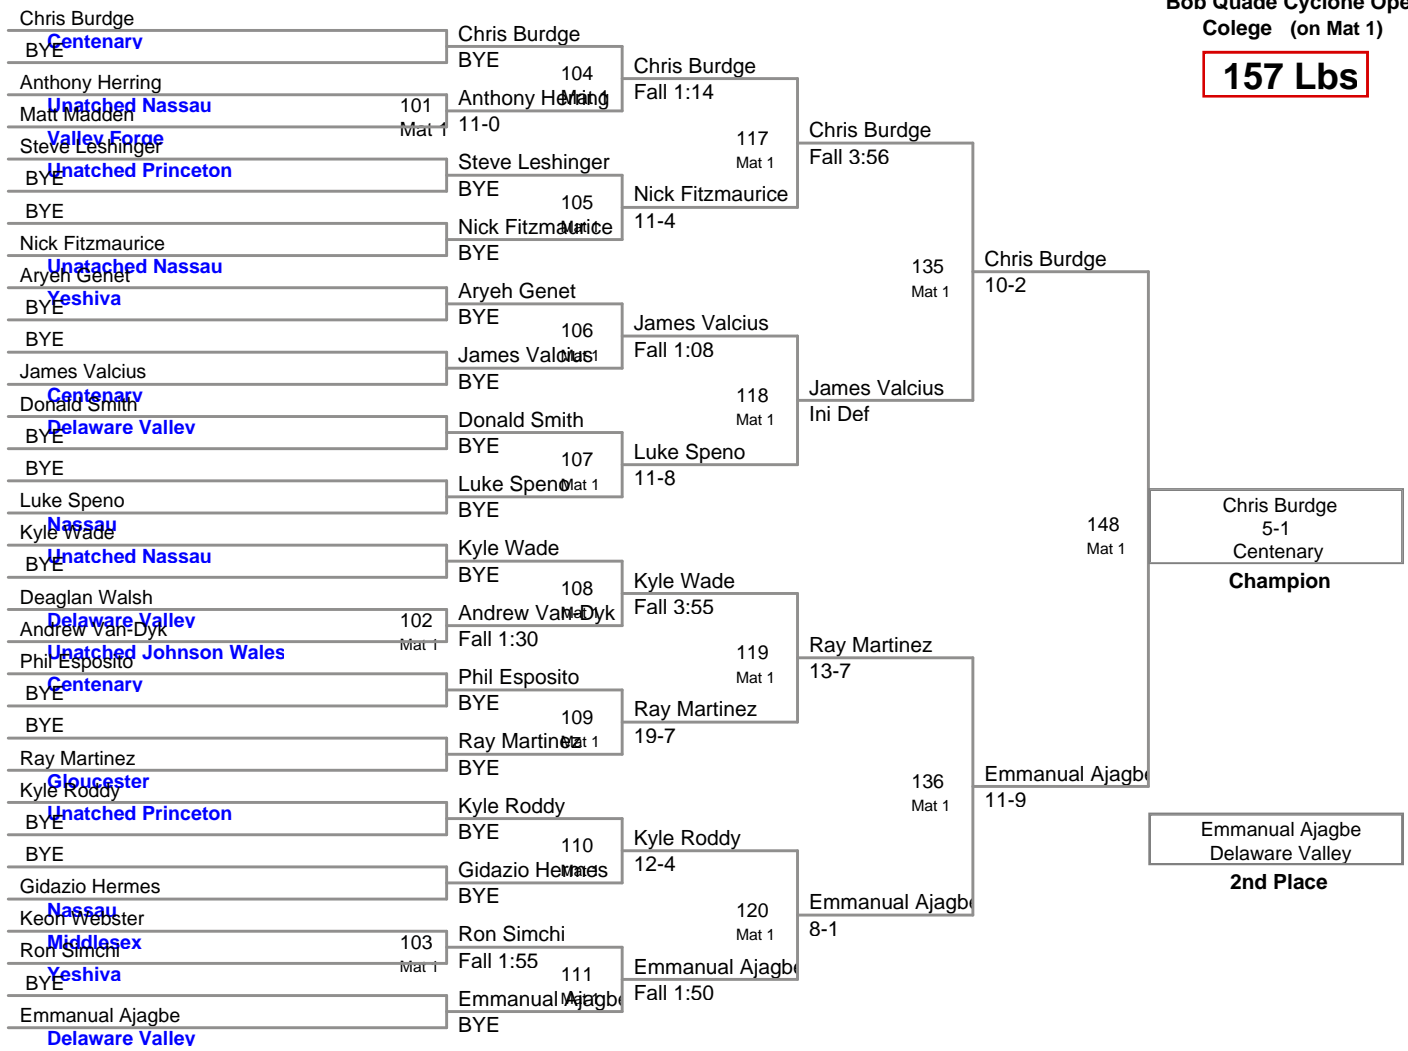

**Bob Quade Cyclone Open
Colege (on Mat 2)**

125 Lbs

**Bob Quade Cyclone Open
Colege (on Mat 2)**

141 Lbs

**Bob Quade Cyclone Open
Colege (on Mat 1)**

157 Lbs

**Bob Quade Cyclone Open
Colege (on Mat 4)**

174 Lbs

**Bob Quade Cyclone Open
Colege (on Mat 4)**

184 Lbs

Bob Quade Cyclone Open
Colege (on Mat 2)

197 Lbs

Bob Quade Cyclone Open
Colege (on Mat 1)

285 Lbs