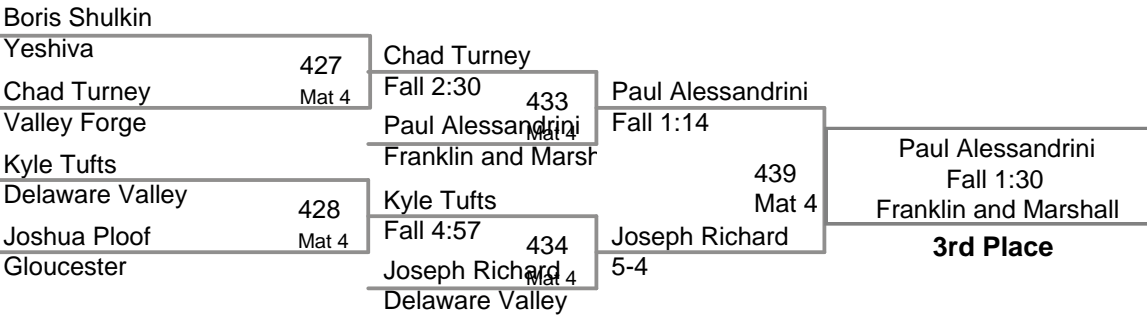

**Bob Quade Cyclone Open
Colege (on Mat 4)**

184 Lbs