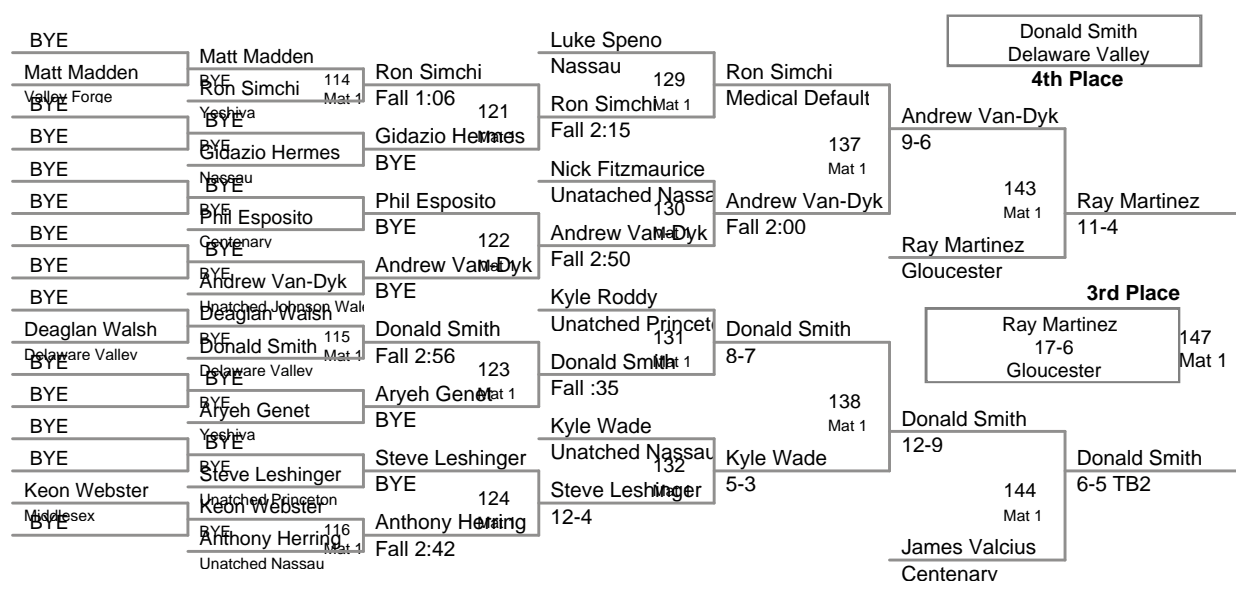

**Bob Quade Cyclone Open
Colege (on Mat 2)**

125 Lbs

**Bob Quade Cyclone Open
Colege (on Mat 2)**

141 Lbs

**Bob Quade Cyclone Open
Colege (on Mat 1)**

157 Lbs

**Bob Quade Cyclone Open
Colege (on Mat 4)**

174 Lbs