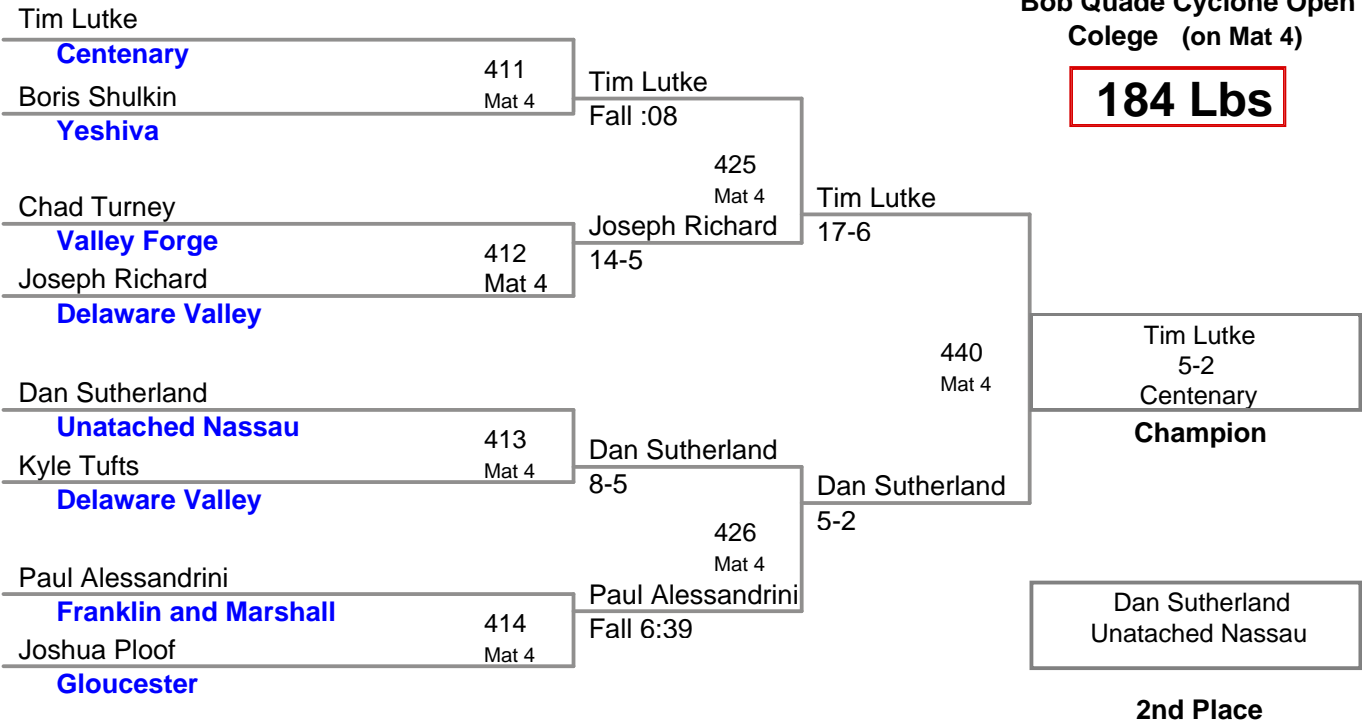

**Bob Quade Cyclone Open
Colege (on Mat 4)**

184 Lbs