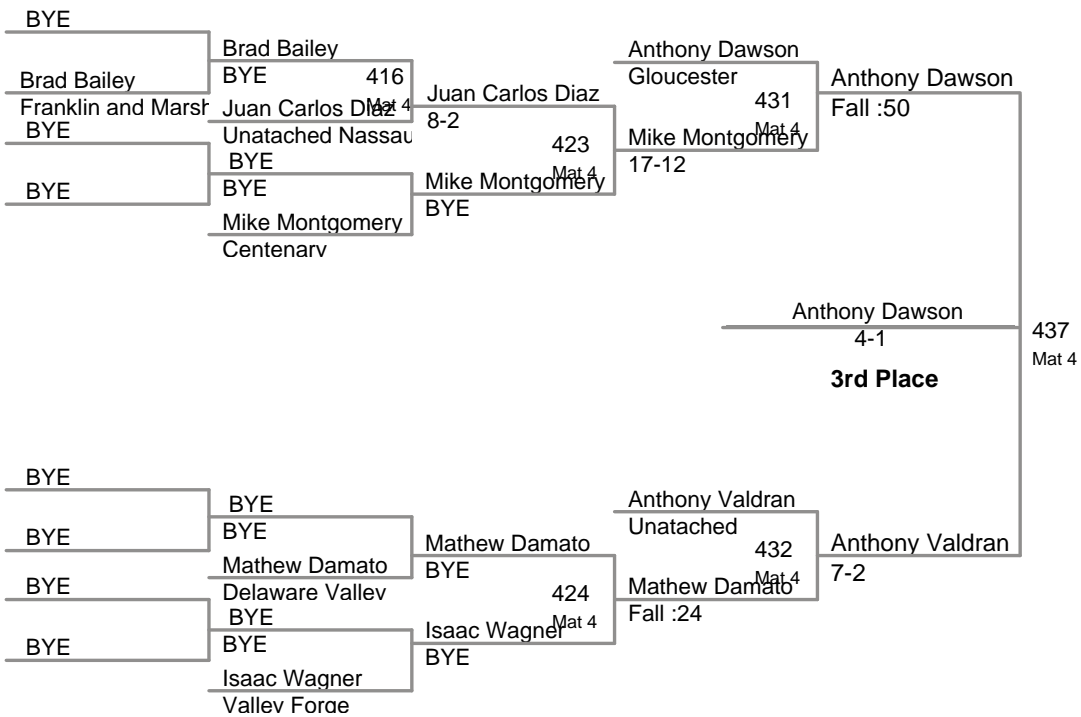

**Bob Quade Cyclone Open
Colege (on Mat 2)**

125 Lbs

**Bob Quade Cyclone Open
Colege (on Mat 2)**

141 Lbs

**Bob Quade Cyclone Open
Colege (on Mat 1)**

157 Lbs

**Bob Quade Cyclone Open
Colege (on Mat 4)**

174 Lbs

**Bob Quade Cyclone Open
Colege (on Mat 4)**

184 Lbs

Bob Quade Cyclone Open
Colege (on Mat 2)

197 Lbs

Bob Quade Cyclone Open
Colege (on Mat 1)

285 Lbs