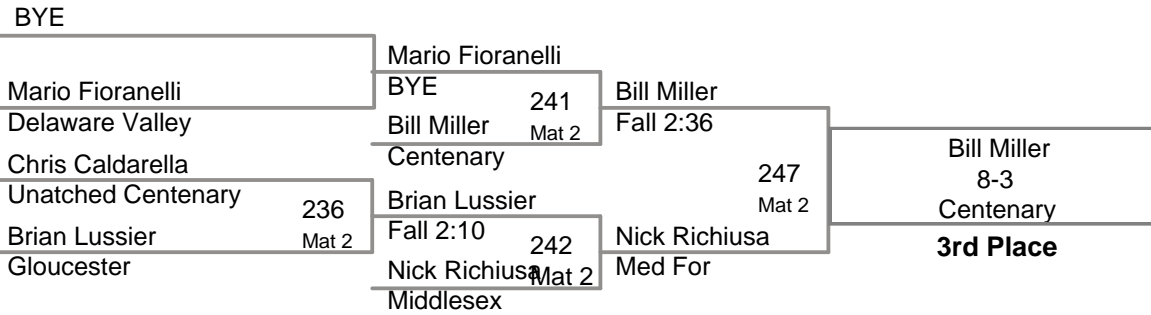

Bob Quade Cyclone Open
Colege (on Mat 2)

197 Lbs