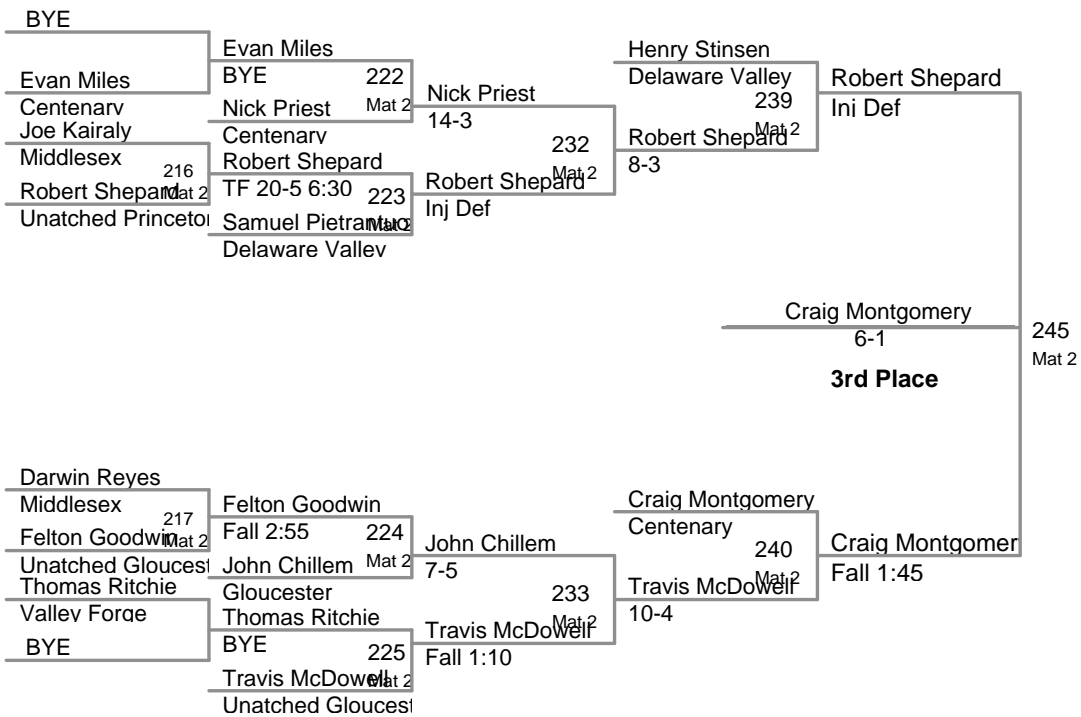

**Bob Quade Cyclone Open
Colege (on Mat 2)**

125 Lbs

**Bob Quade Cyclone Open
Colege (on Mat 2)**

141 Lbs

**Bob Quade Cyclone Open
Colege (on Mat 1)**

157 Lbs

**Bob Quade Cyclone Open
Colege (on Mat 4)**

174 Lbs