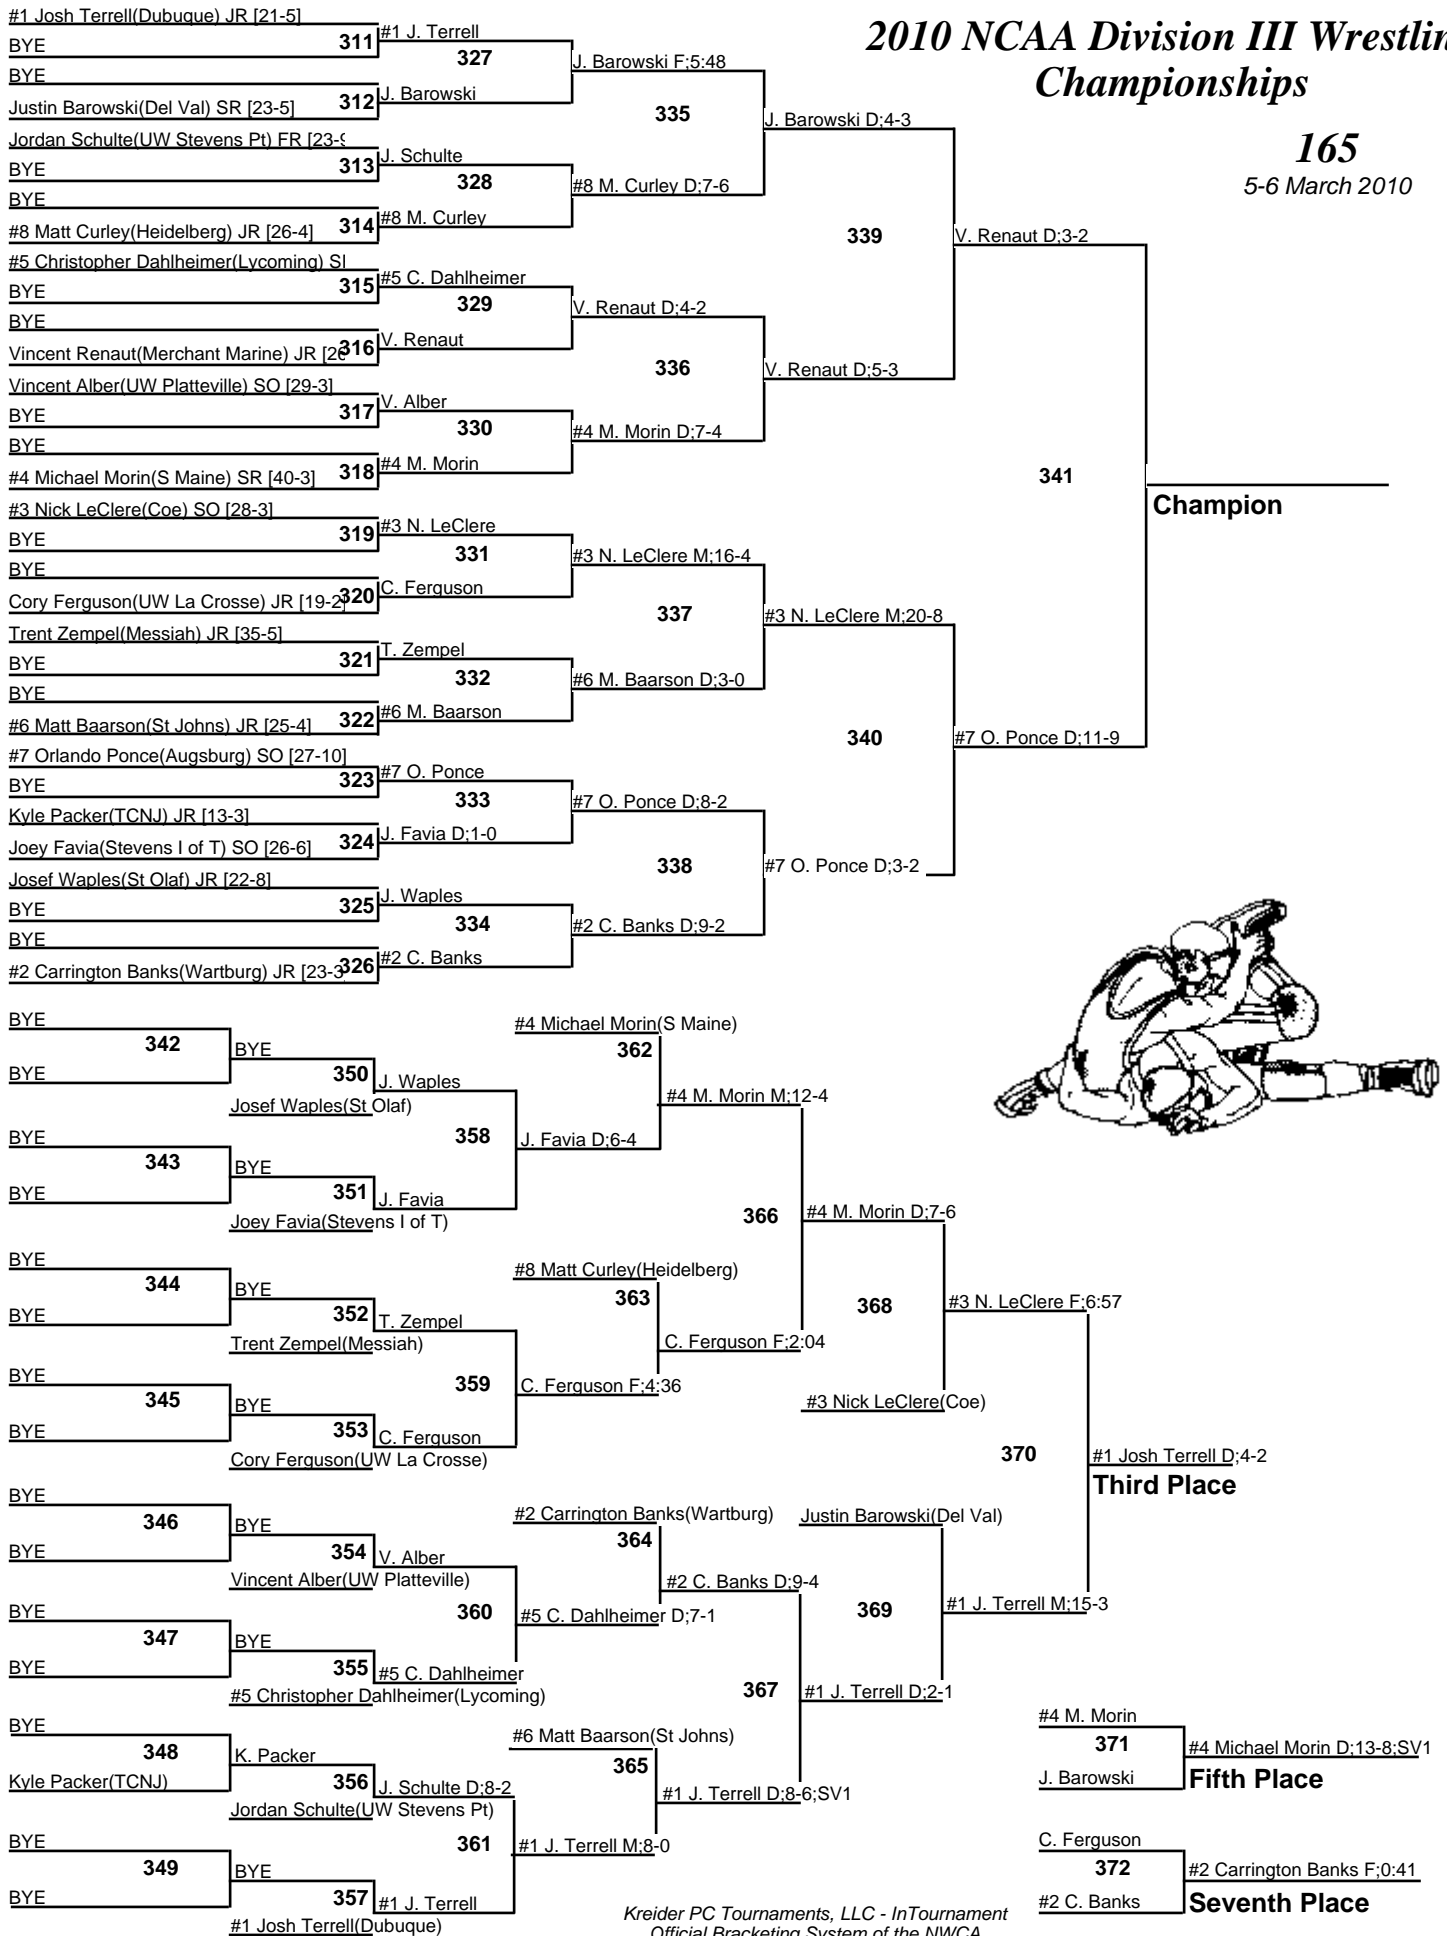

2010 NCAA Division III Wrestling Championships

165

5-6 March 2010