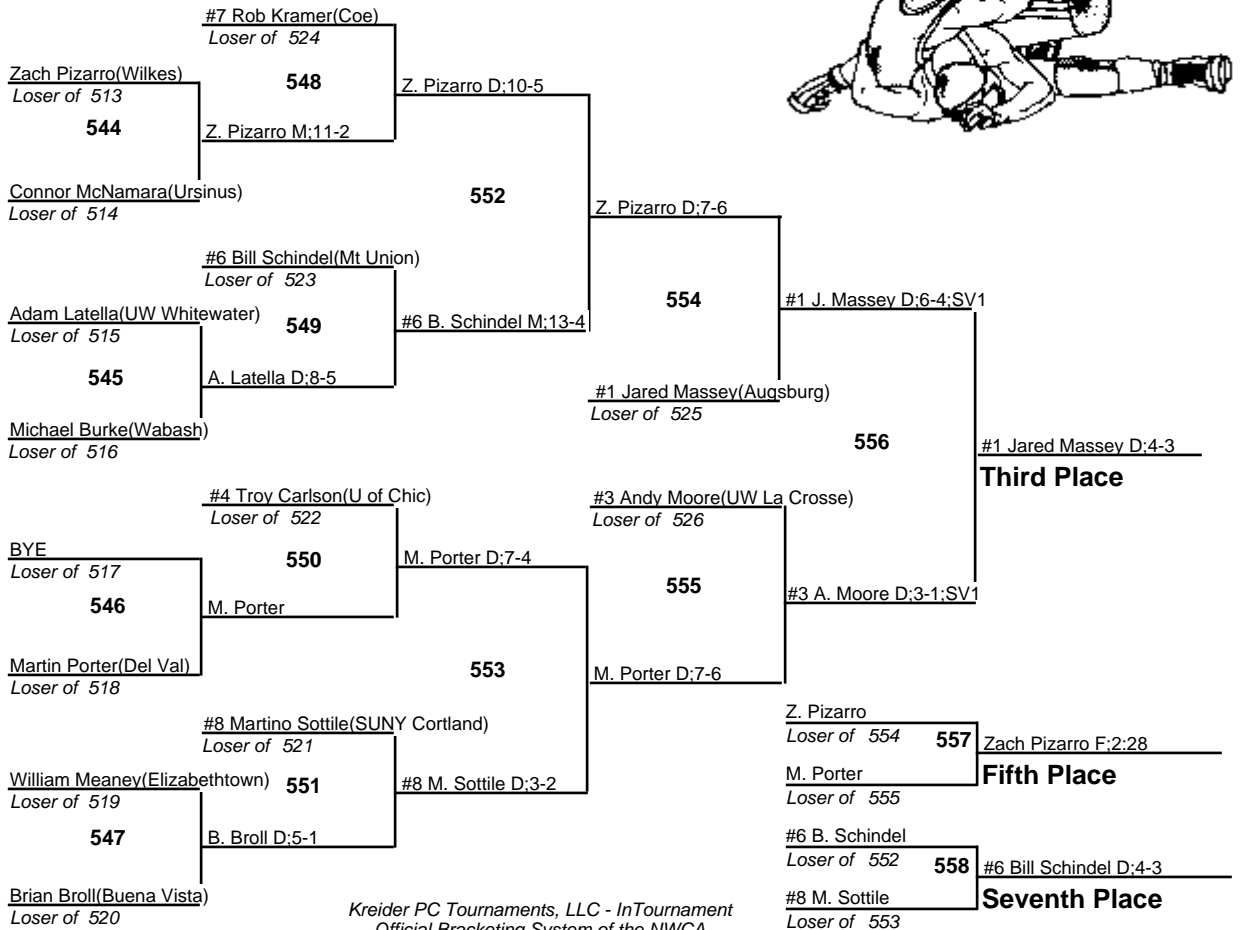

2010 NCAA Division III Wrestling Championships

197
5-6 March 2010