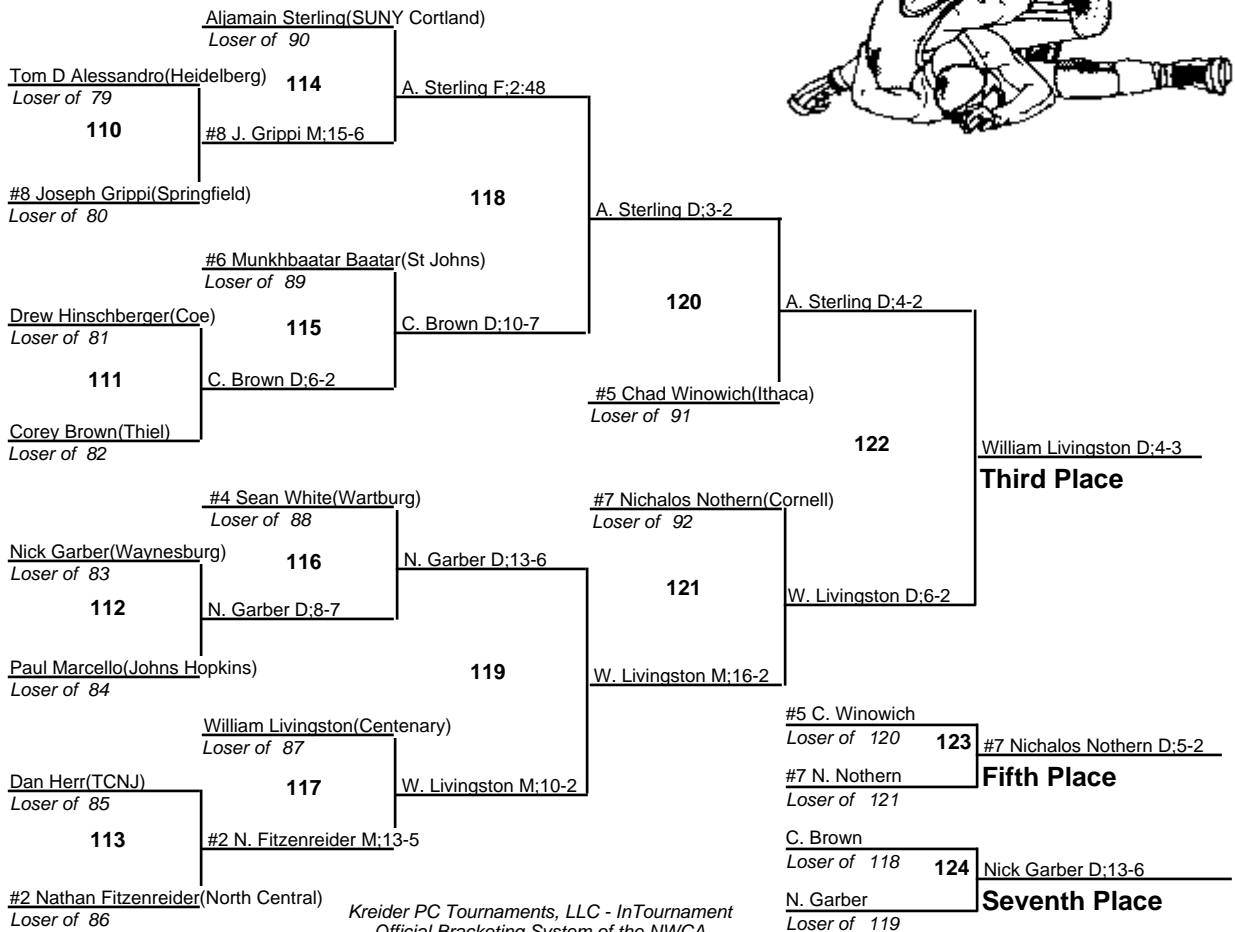

# 2010 NCAA Division III Wrestling Championships

125  
5-6 March 2010

**Champion**

**Third Place**

**Fifth Place**

**Seventh Place**

# 2010 NCAA Division III Wrestling Championships

**133**  
5-6 March 2010

# 2010 NCAA Division III Wrestling Championships

**141**  
5-6 March 2010