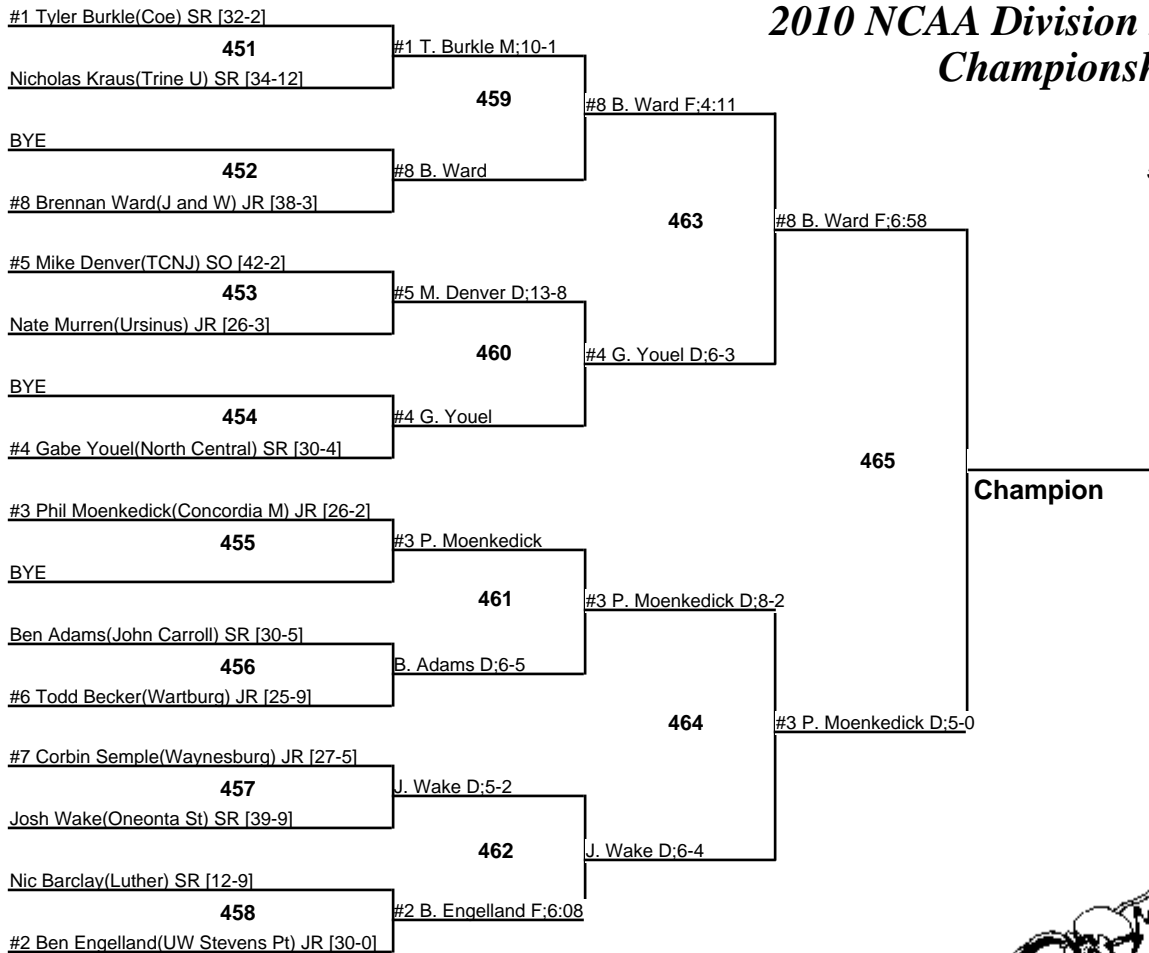

2010 NCAA Division III Wrestling Championships

184
5-6 March 2010