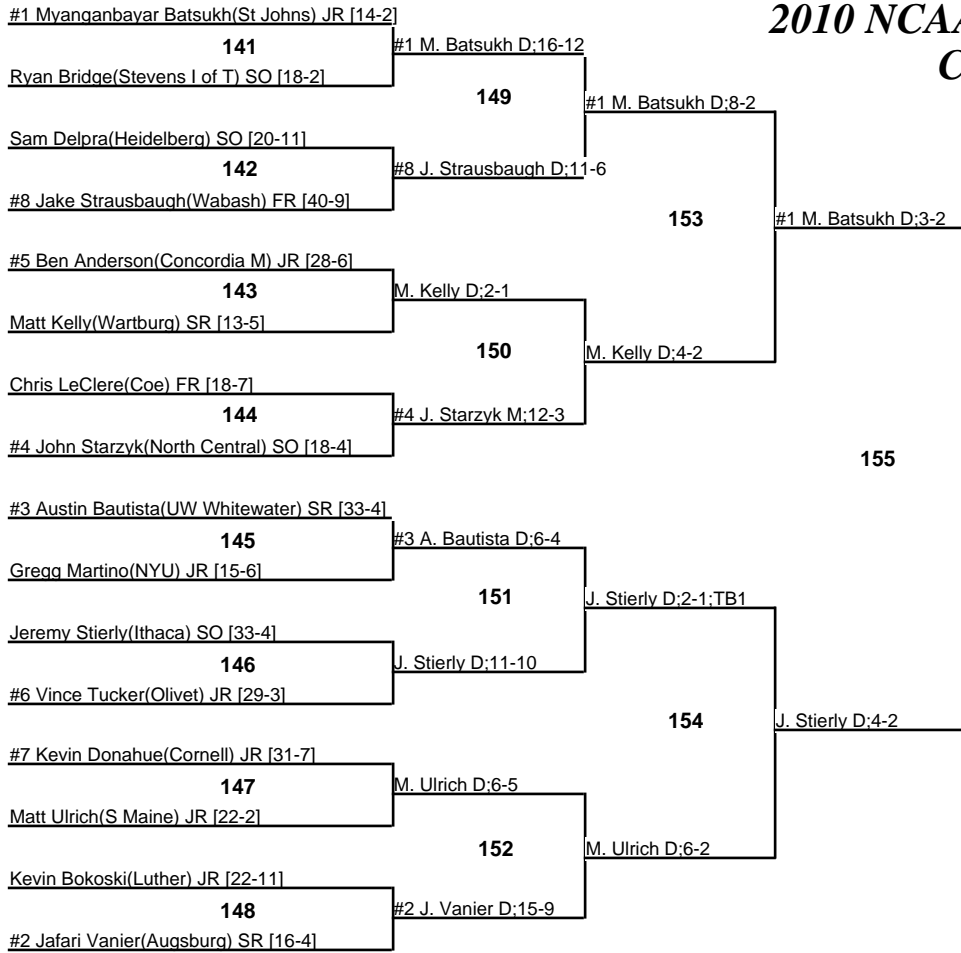

# 2010 NCAA Division III Wrestling Championships

125  
5-6 March 2010

**Champion**

**Third Place**

**Fifth Place**

**Seventh Place**

# 2010 NCAA Division III Wrestling Championships

**133**  
5-6 March 2010

# 2010 NCAA Division III Wrestling Championships

**141**  
5-6 March 2010

# 2010 NCAA Division III Wrestling Championships

**149**  
5-6 March 2010

**Champion**

**Third Place**

**Fifth Place**

**Seventh Place**