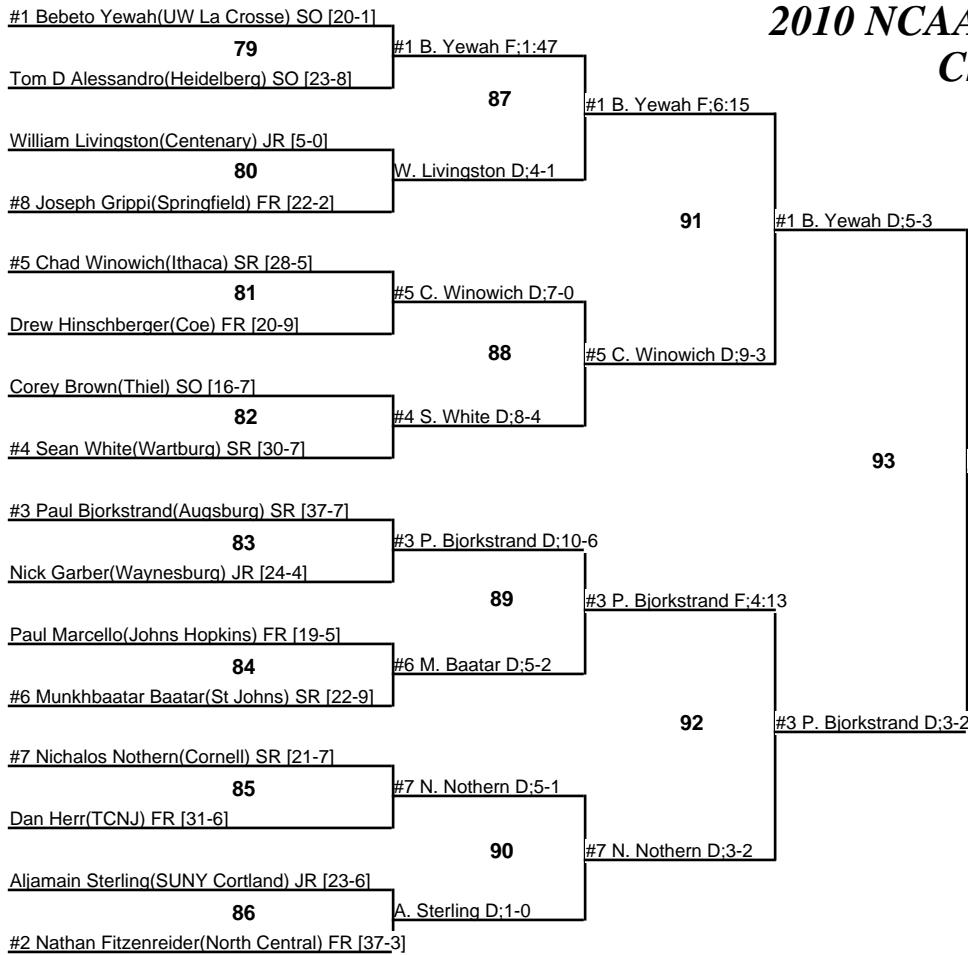

# 2010 NCAA Division III Wrestling Championships

125  
5-6 March 2010

**Champion**

**Third Place**

**Fifth Place**

**Seventh Place**

# 2010 NCAA Division III Wrestling Championships

**133**  
5-6 March 2010

# 2010 NCAA Division III Wrestling Championships

**141**  
5-6 March 2010

# 2010 NCAA Division III Wrestling Championships

**149**  
5-6 March 2010

**Champion**

**Third Place**

**Fifth Place**

**Seventh Place**