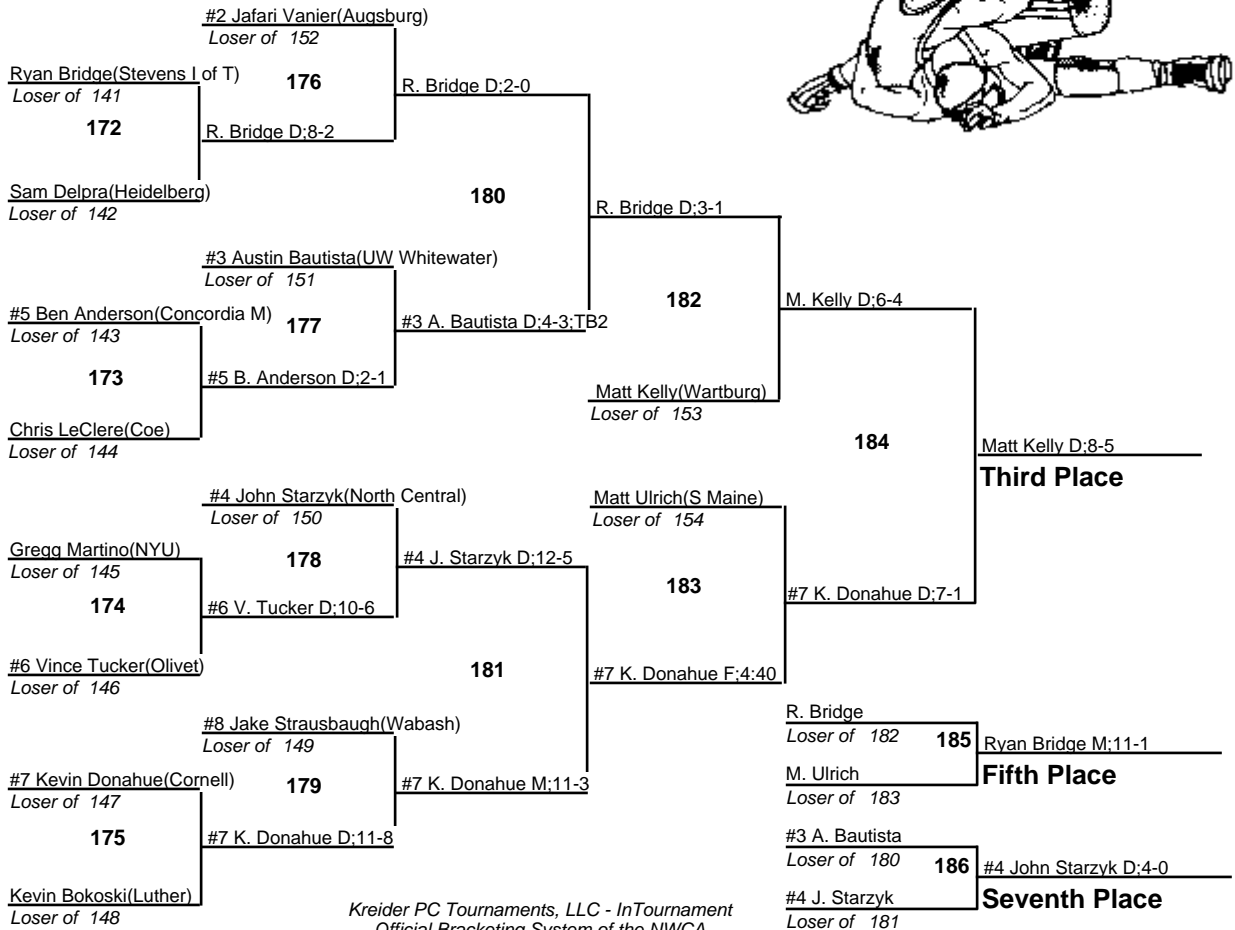

# 2010 NCAA Division III Wrestling Championships

125  
5-6 March 2010

**Champion**

**Third Place**

**Fifth Place**

**Seventh Place**

# 2010 NCAA Division III Wrestling Championships

**133**  
5-6 March 2010

# 2010 NCAA Division III Wrestling Championships

**141**  
5-6 March 2010