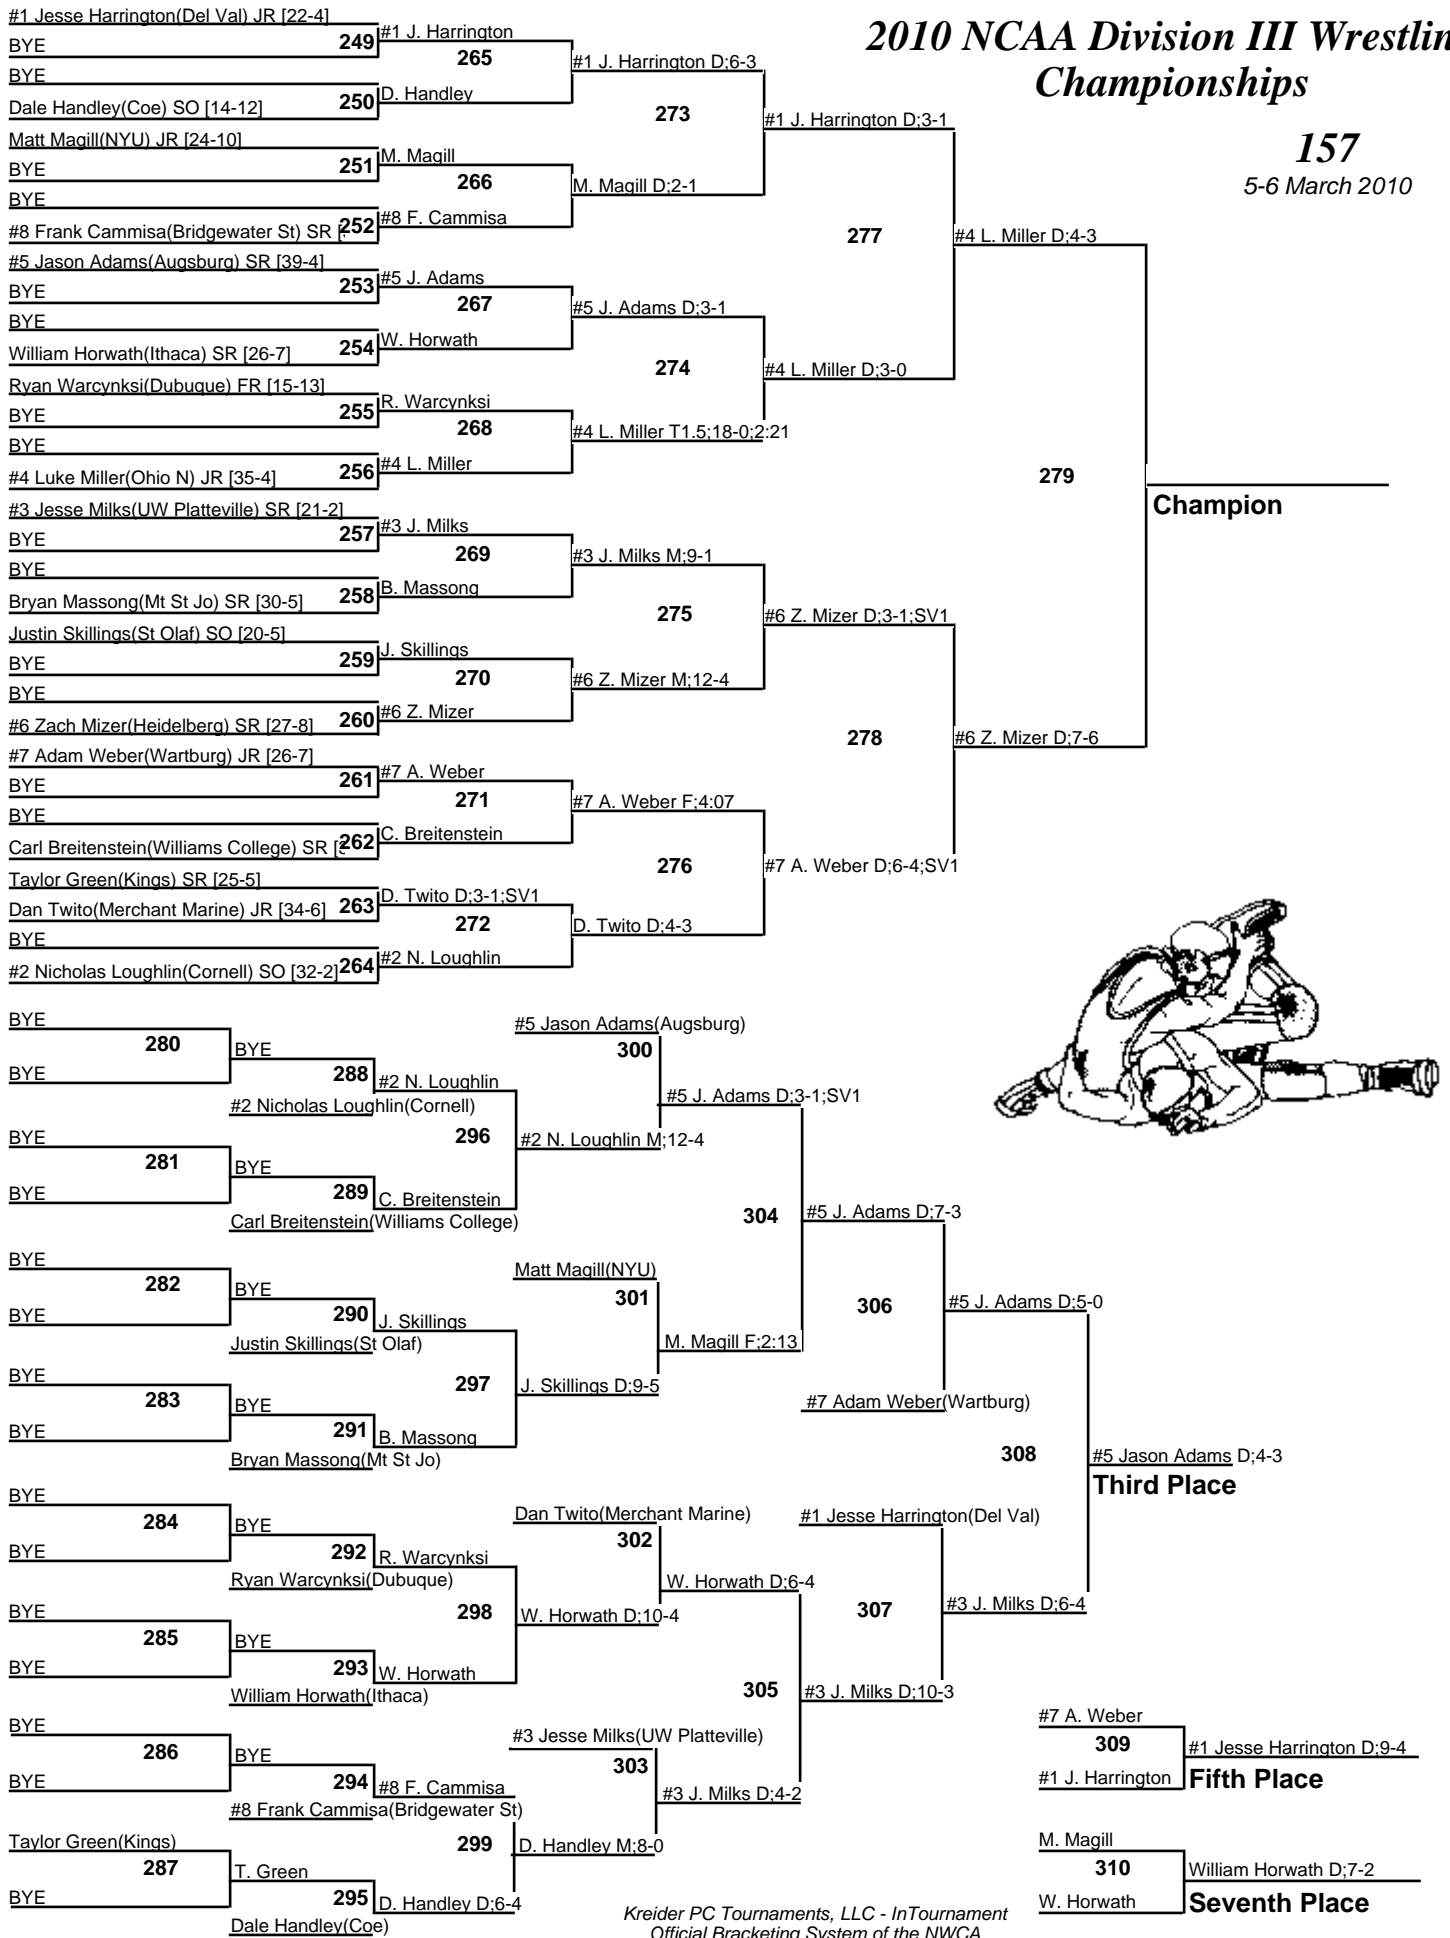

2010 NCAA Division III Wrestling Championships

157
5-6 March 2010