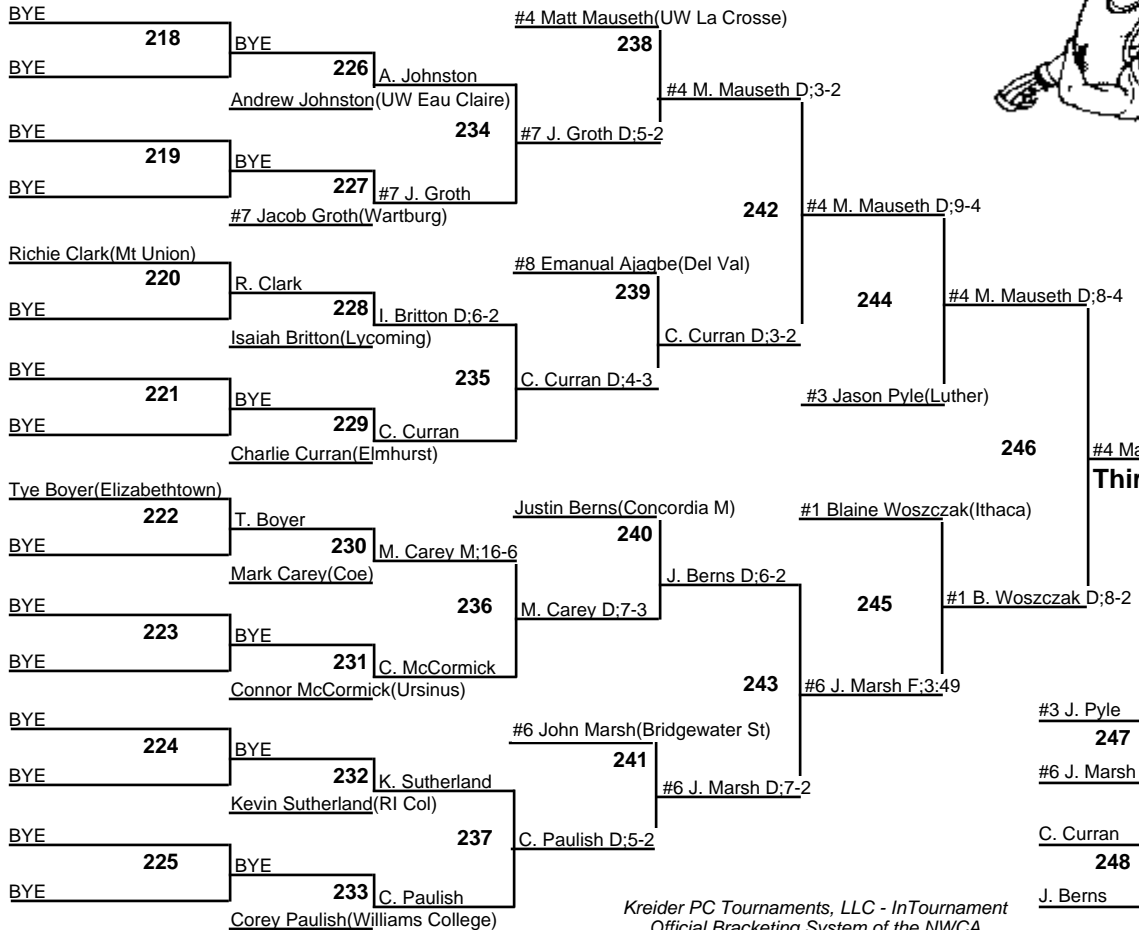

Third Place

Fifth Place

Seventh Place