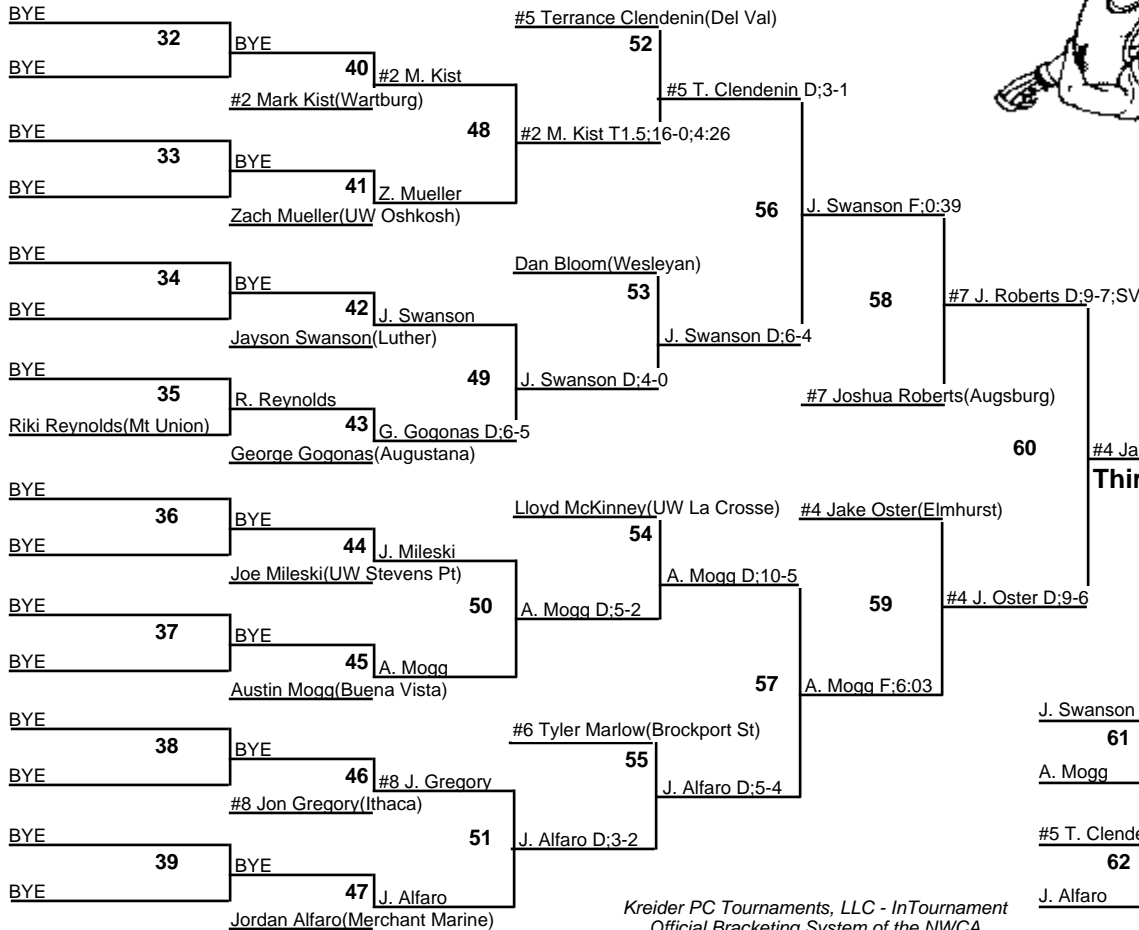

# 2010 NCAA Division III Wrestling Championships

125  
5-6 March 2010

**Champion**

**Third Place**

**Fifth Place**

**Seventh Place**

# 2010 NCAA Division III Wrestling Championships

**133**  
5-6 March 2010

# 2010 NCAA Division III Wrestling Championships

**141**  
5-6 March 2010