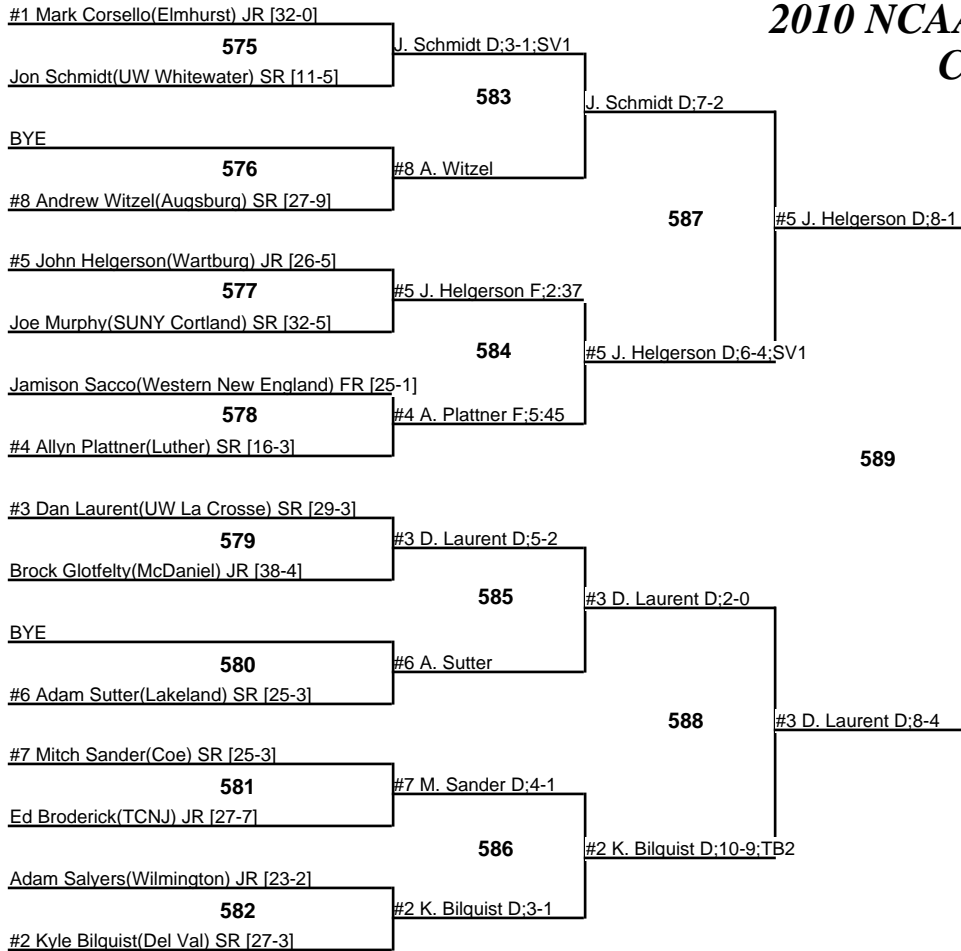

2010 NCAA Division III Wrestling Championships

285
5-6 March 2010

Champion