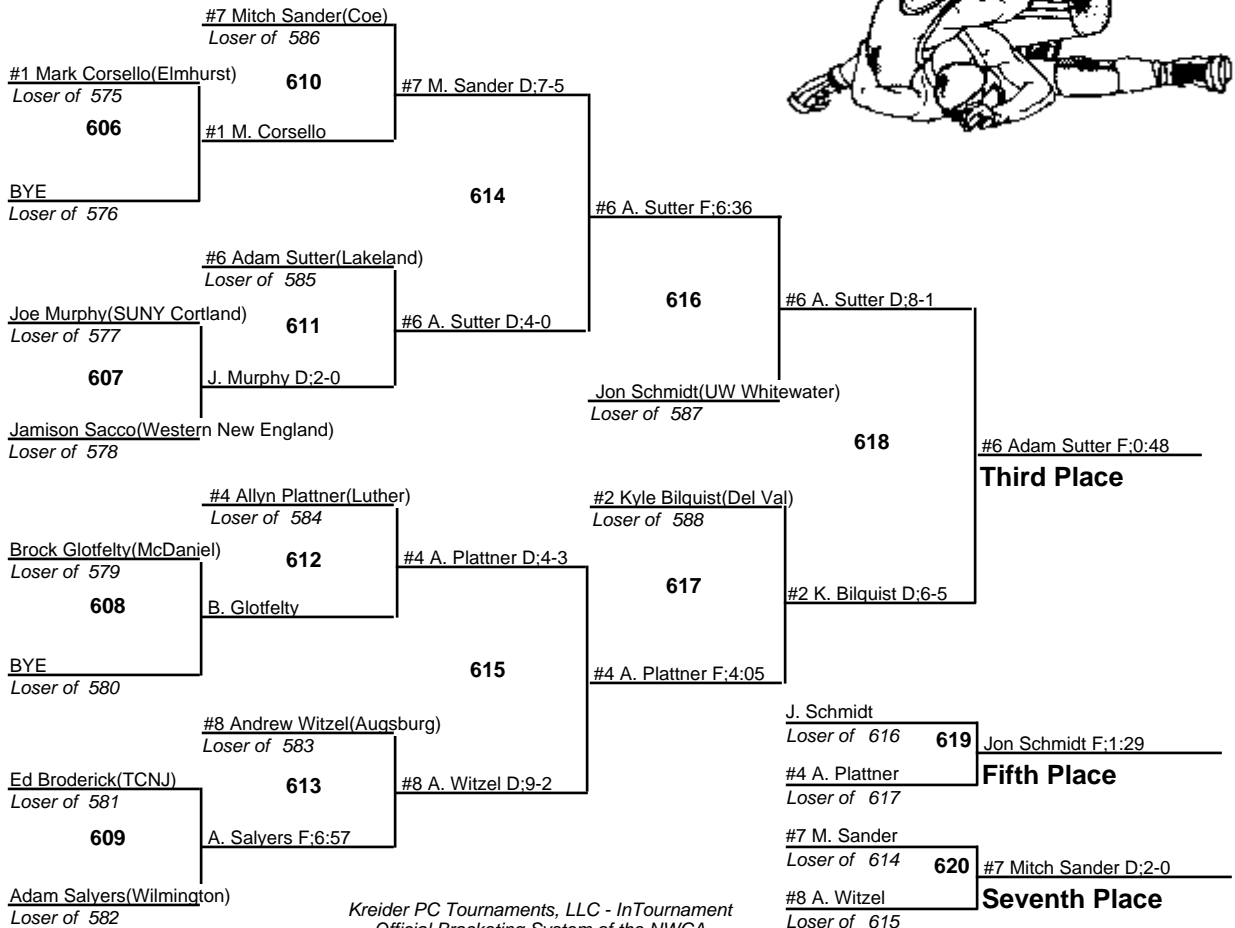

Third Place

Fifth Place

Seventh Place