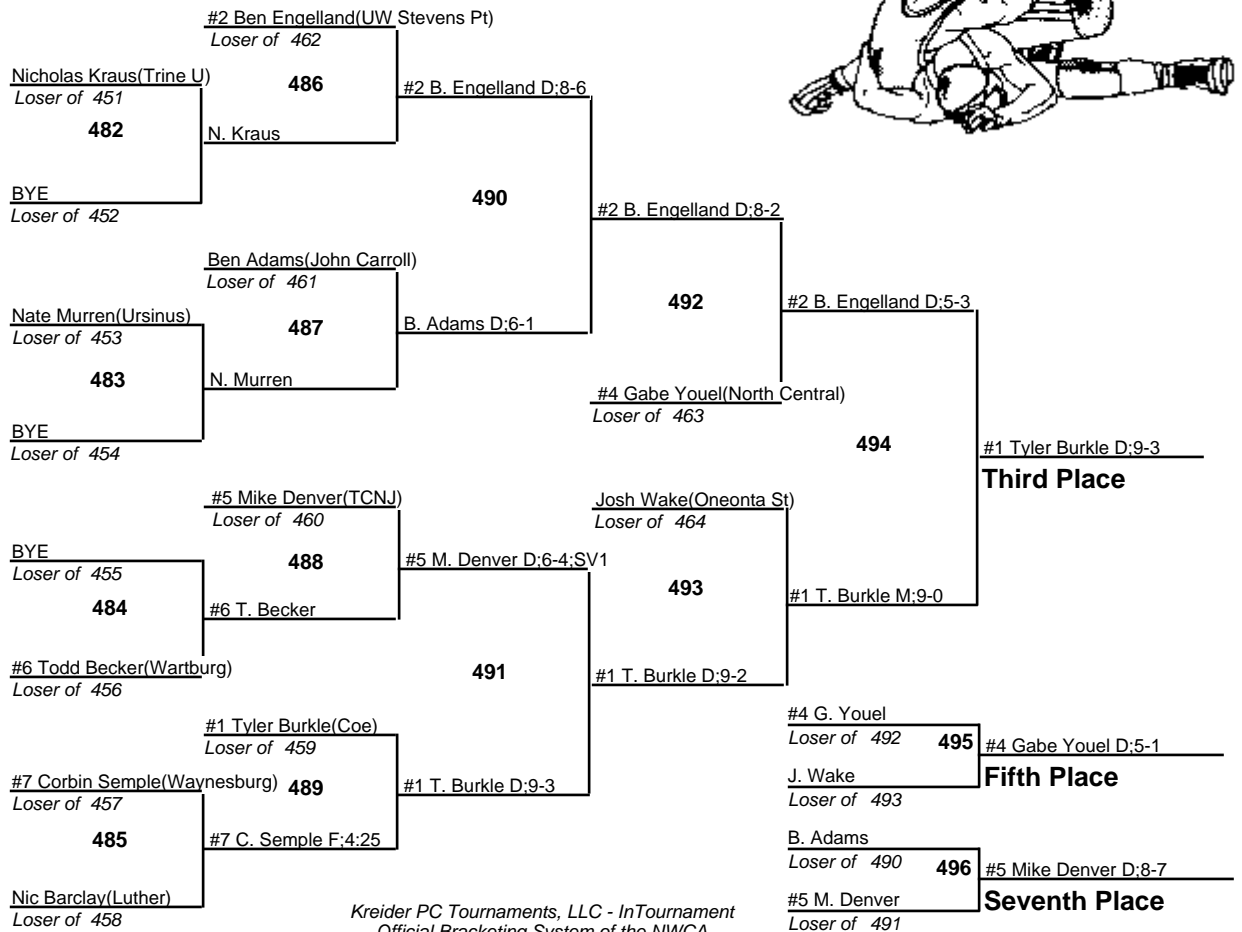

2010 NCAA Division III Wrestling Championships

184
5-6 March 2010