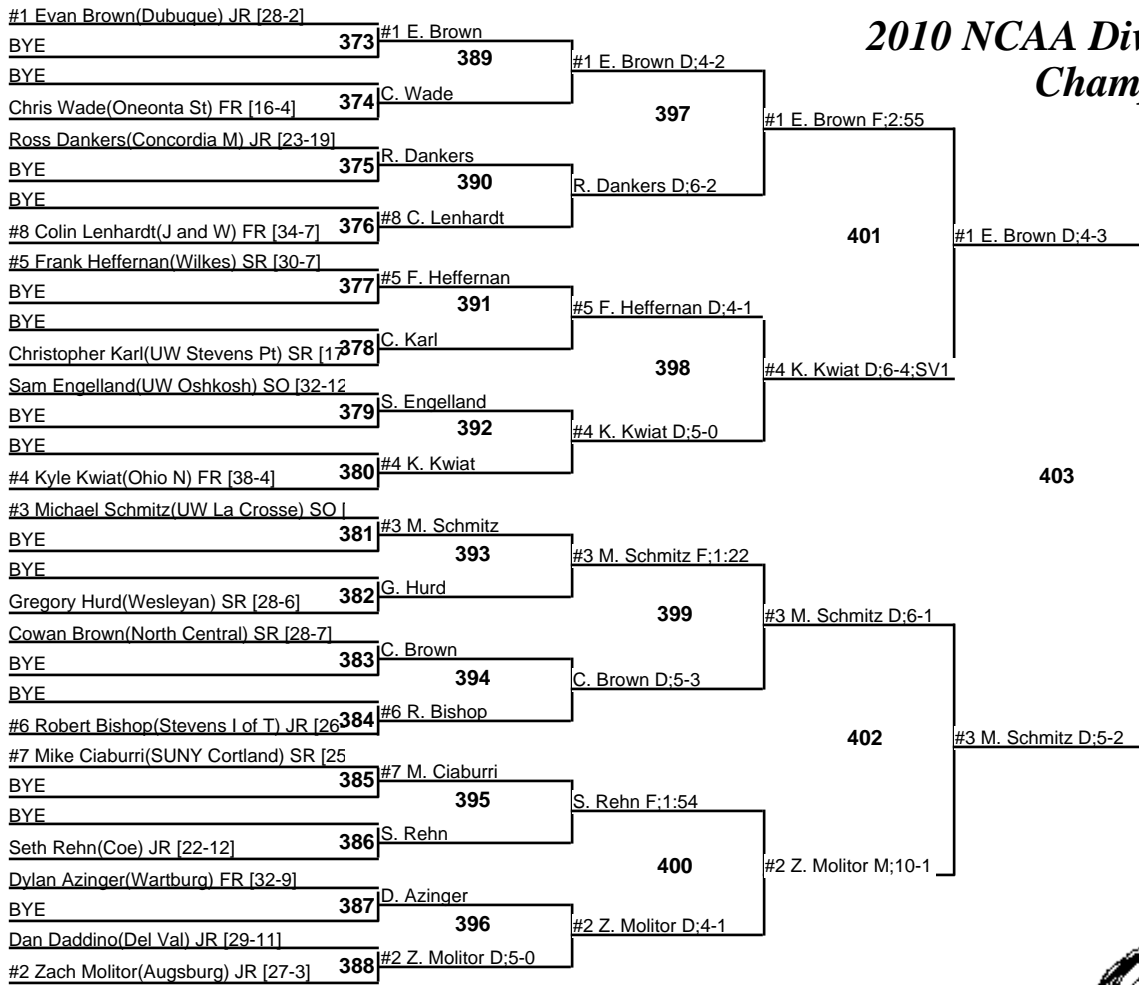

2010 NCAA Division III Wrestling Championships

174

5-6 March 2010