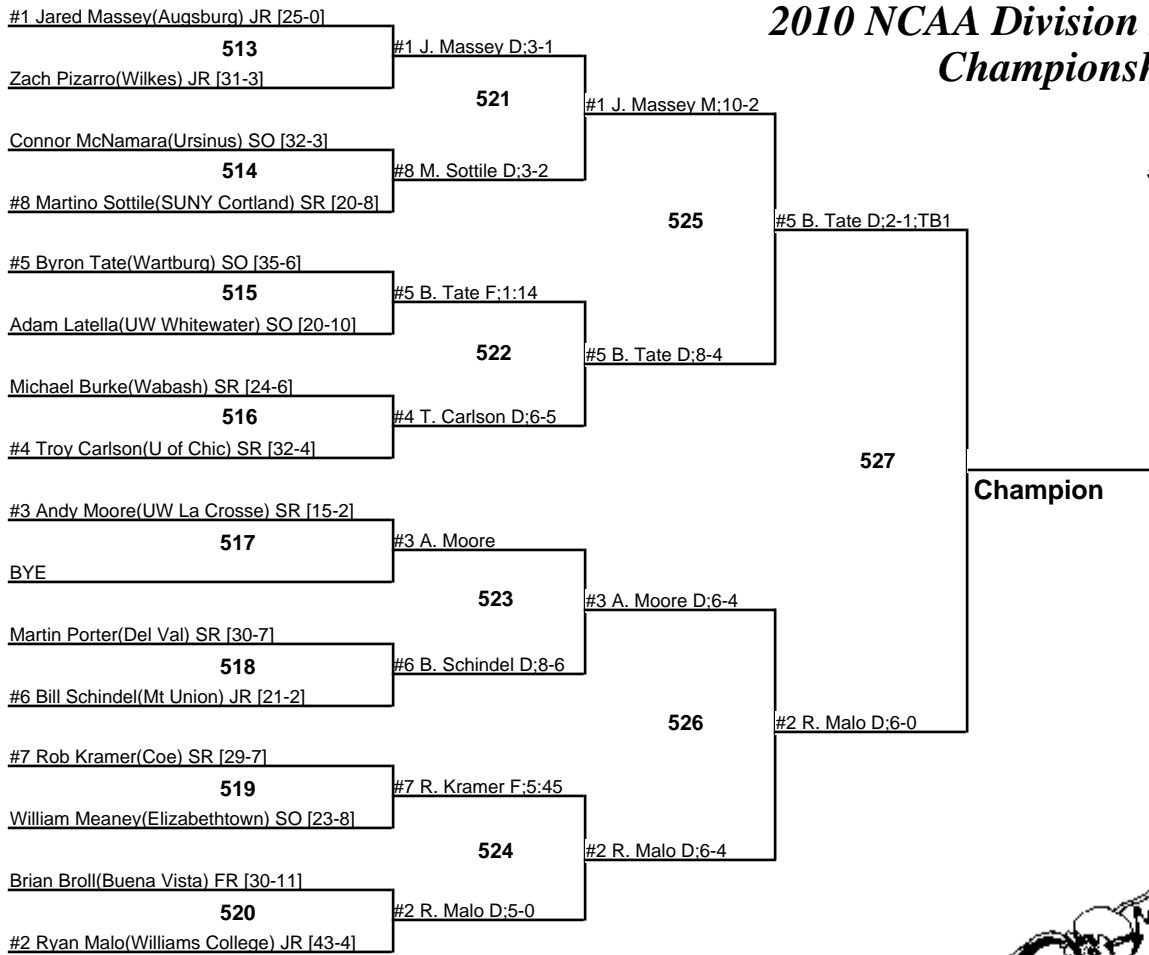

2010 NCAA Division III Wrestling Championships

197
5-6 March 2010