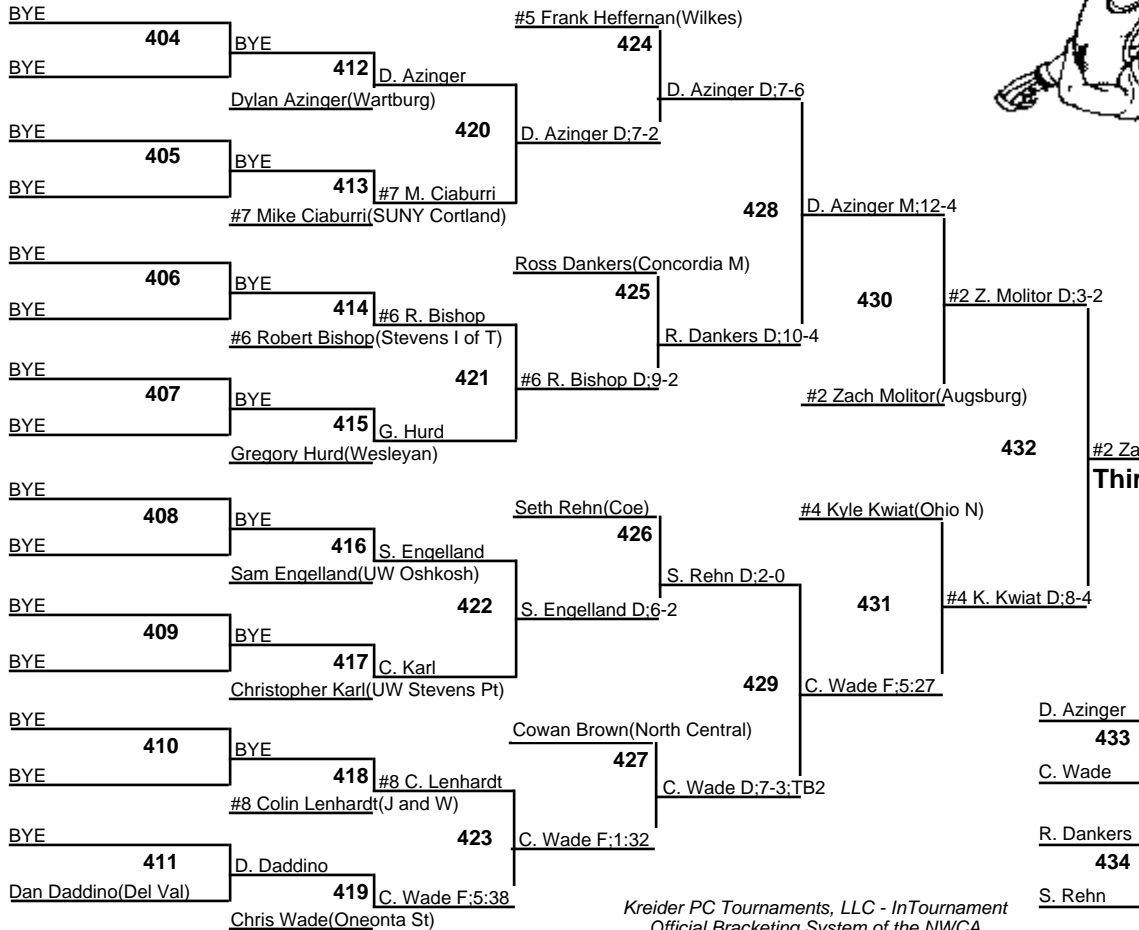

2010 NCAA Division III Wrestling Championships

174

5-6 March 2010