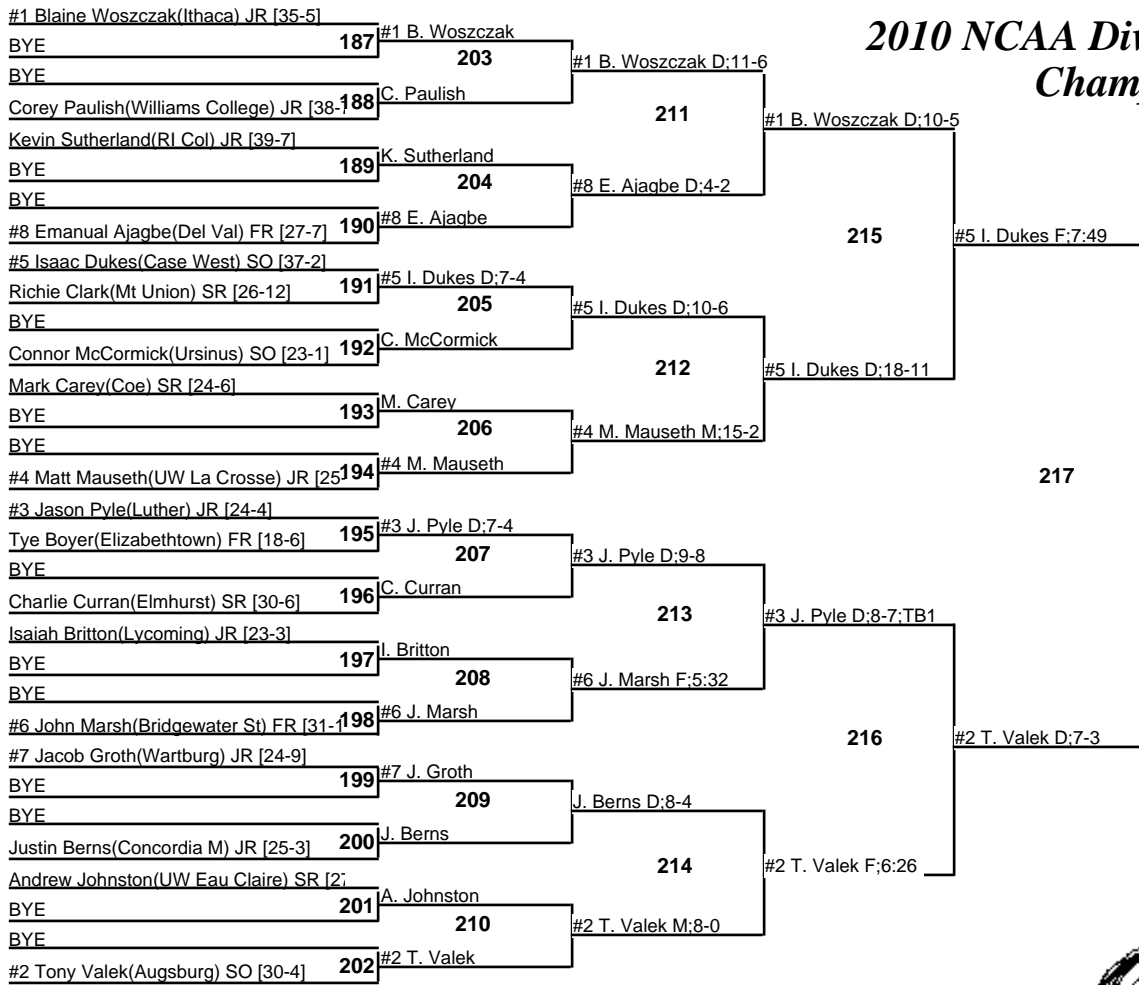

# 2010 NCAA Division III Wrestling Championships

125  
5-6 March 2010

**Champion**

**Third Place**

**Fifth Place**

**Seventh Place**

# 2010 NCAA Division III Wrestling Championships

**133**  
5-6 March 2010

# 2010 NCAA Division III Wrestling Championships

**141**  
5-6 March 2010

# 2010 NCAA Division III Wrestling Championships

**149**  
5-6 March 2010

**Champion**

**Third Place**

**Fifth Place**

**Seventh Place**