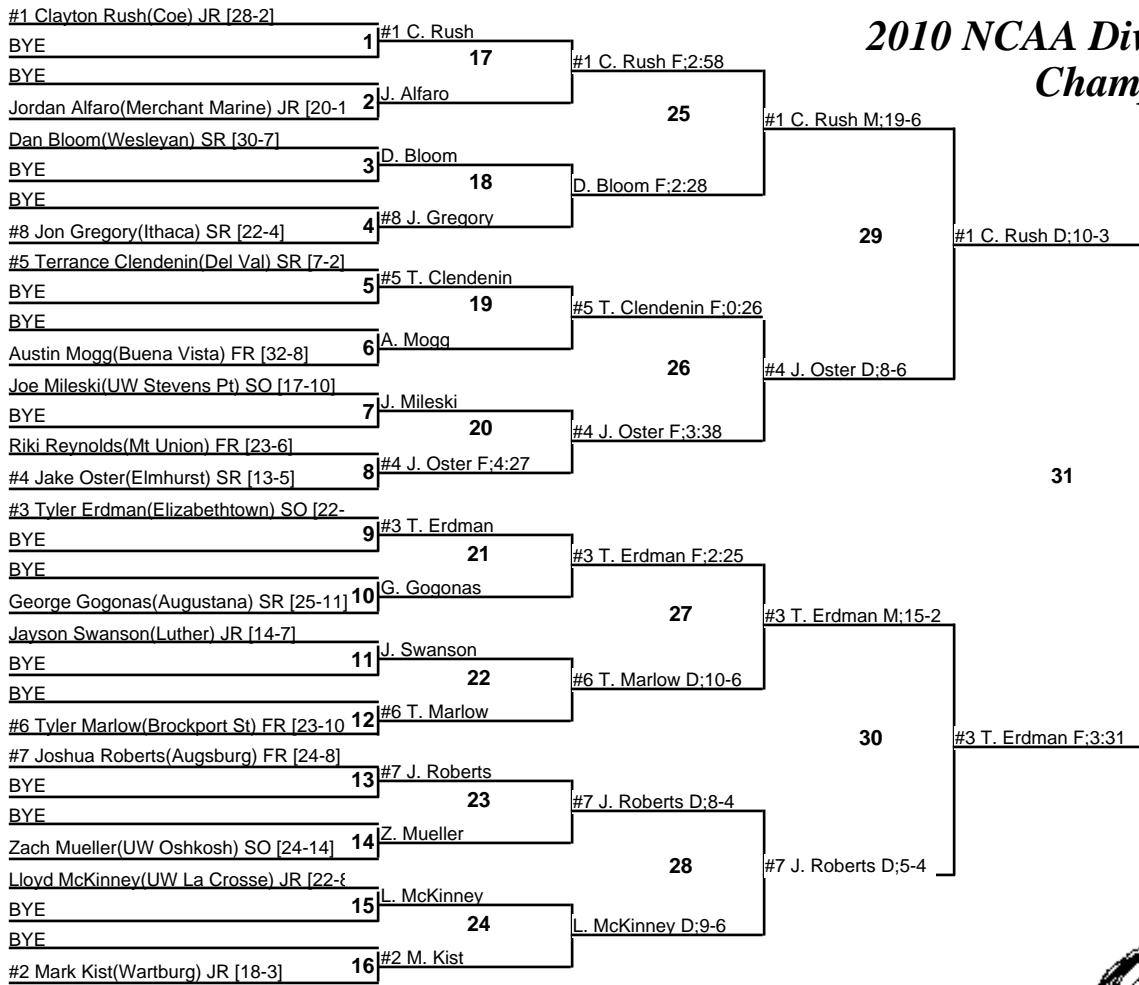

# 2010 NCAA Division III Wrestling Championships

125  
5-6 March 2010

**Champion**

**Third Place**

**Fifth Place**

**Seventh Place**

# 2010 NCAA Division III Wrestling Championships

**133**  
5-6 March 2010

# 2010 NCAA Division III Wrestling Championships

**141**  
5-6 March 2010

# 2010 NCAA Division III Wrestling Championships

**149**  
5-6 March 2010

**Champion**

**Third Place**

**Fifth Place**

**Seventh Place**