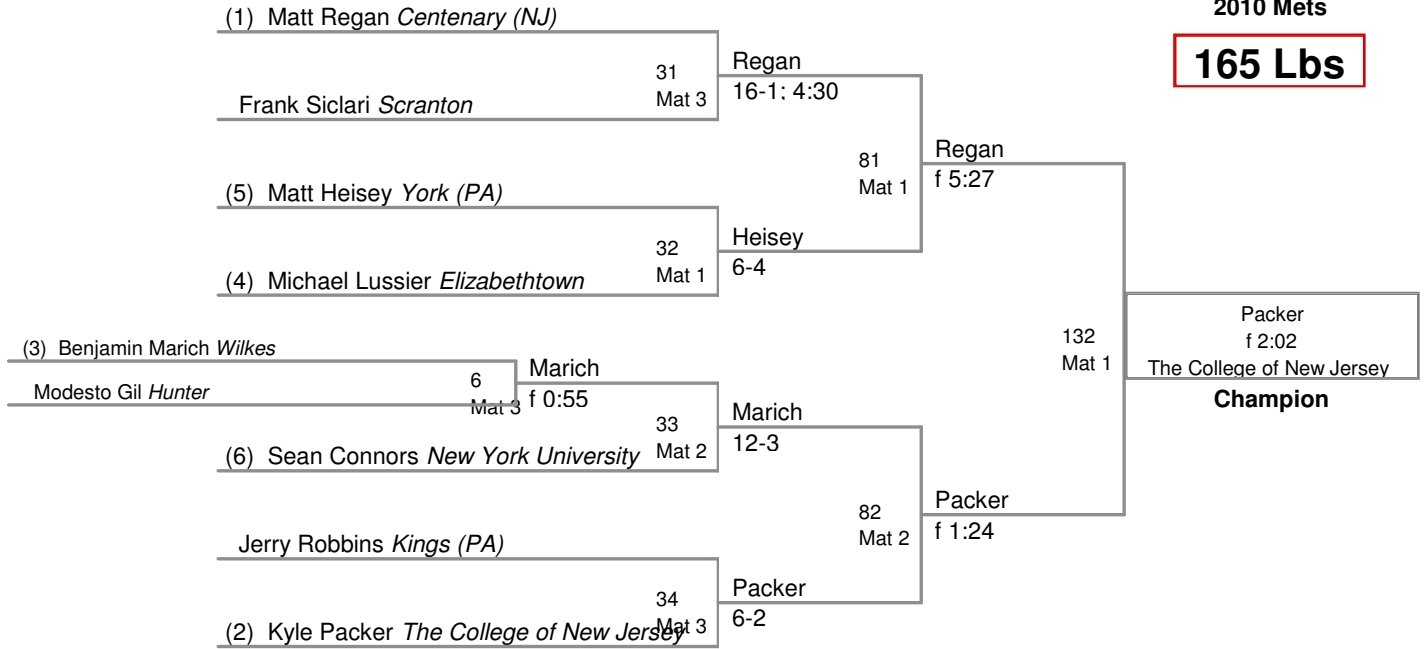

10 Metropolitan Champions!
2010 Mets

165 Lbs