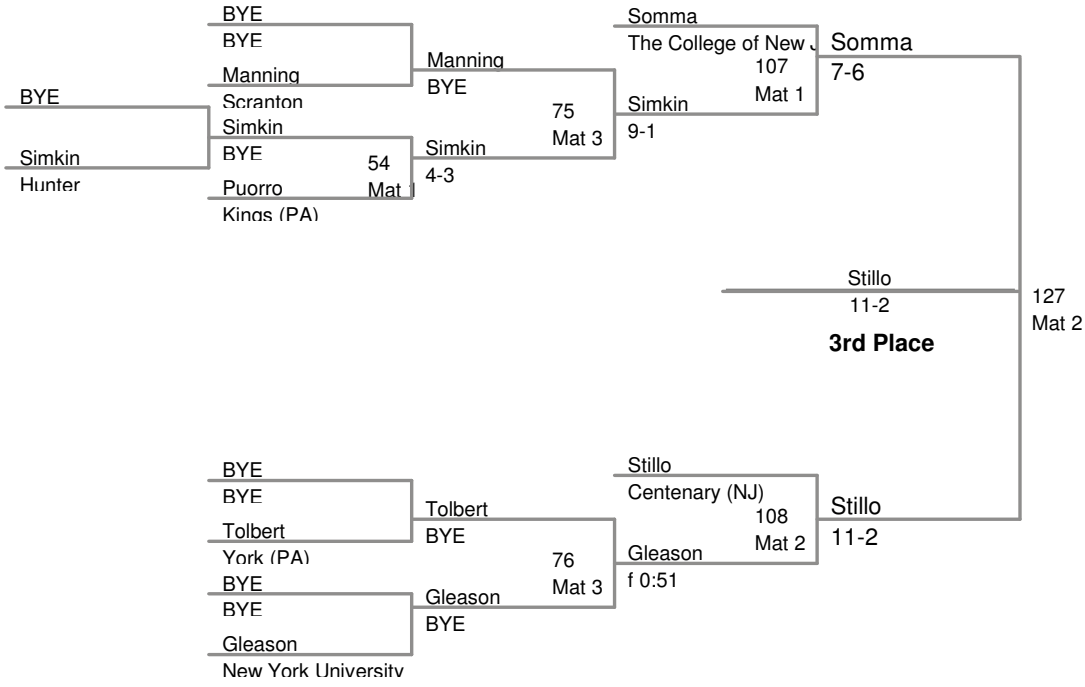

10 Metropolitan Champions  
2010 Mets

**125 Lbs**

10 Metropolitan Champions  
2010 Mets

**133 Lbs**

10 Metropolitan Champions  
2010 Mets

**141 Lbs**

10 Metropolitan Champions!  
2010 Mets

**149 Lbs**