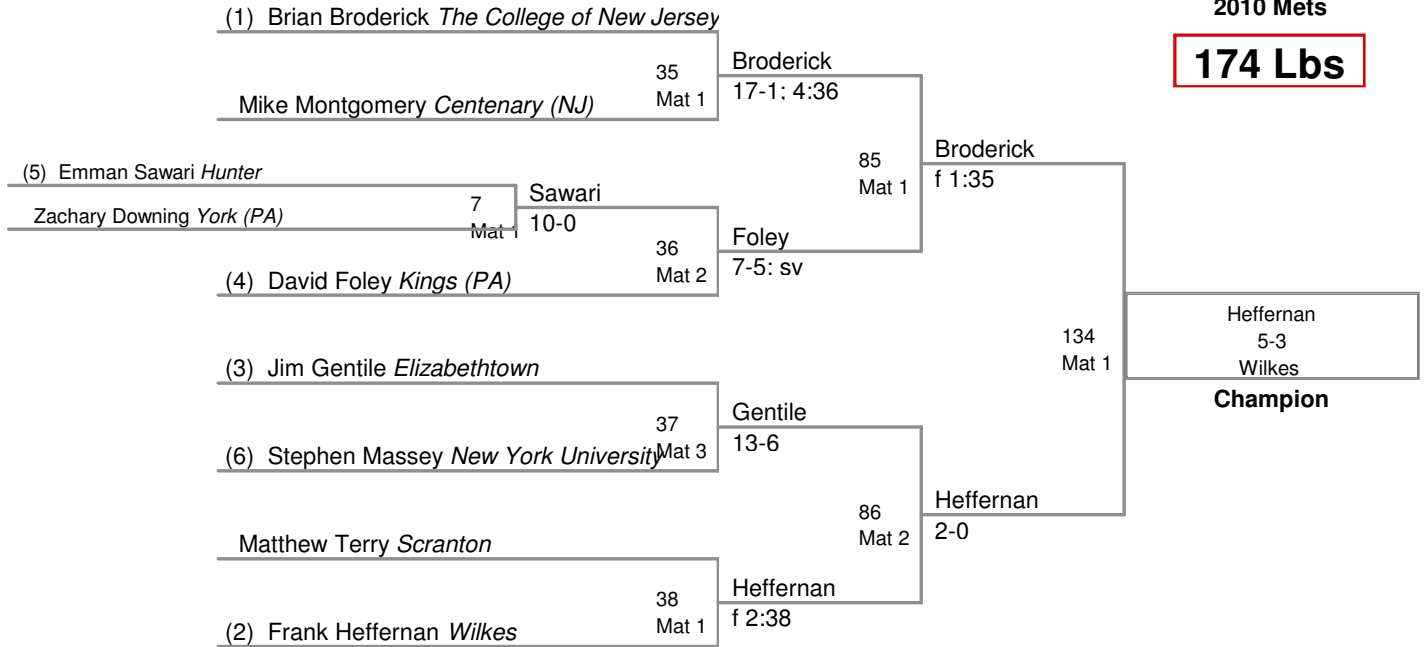

10 Metropolitan Champions!
2010 Mets

174 Lbs