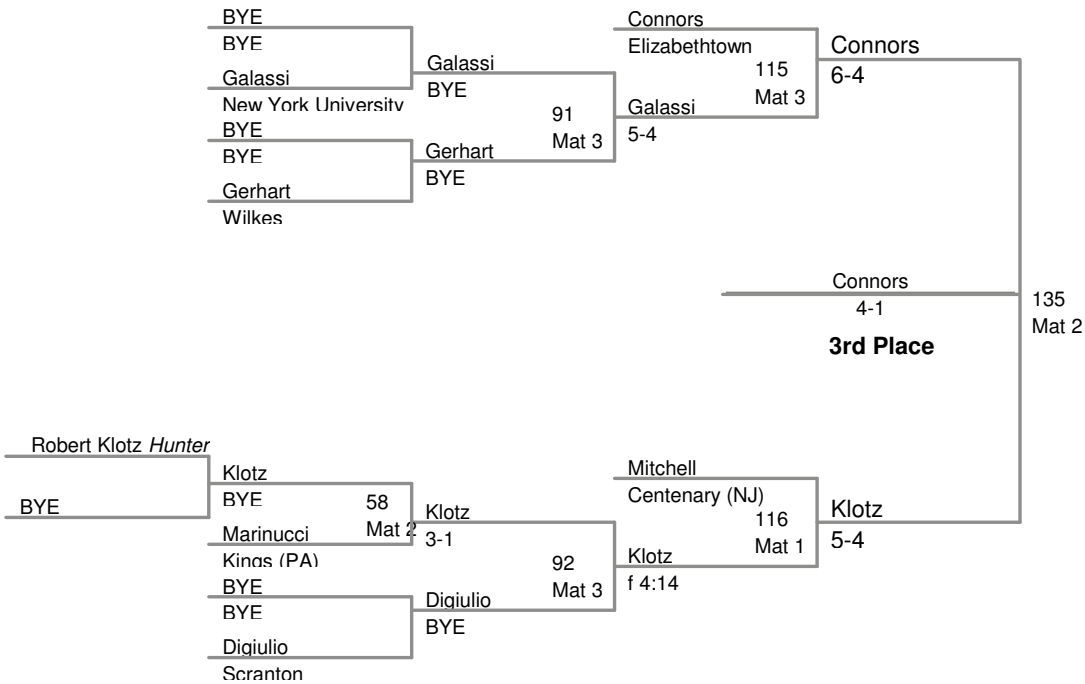

10 Metropolitan Champions!  
2010 Mets

**197 Lbs**