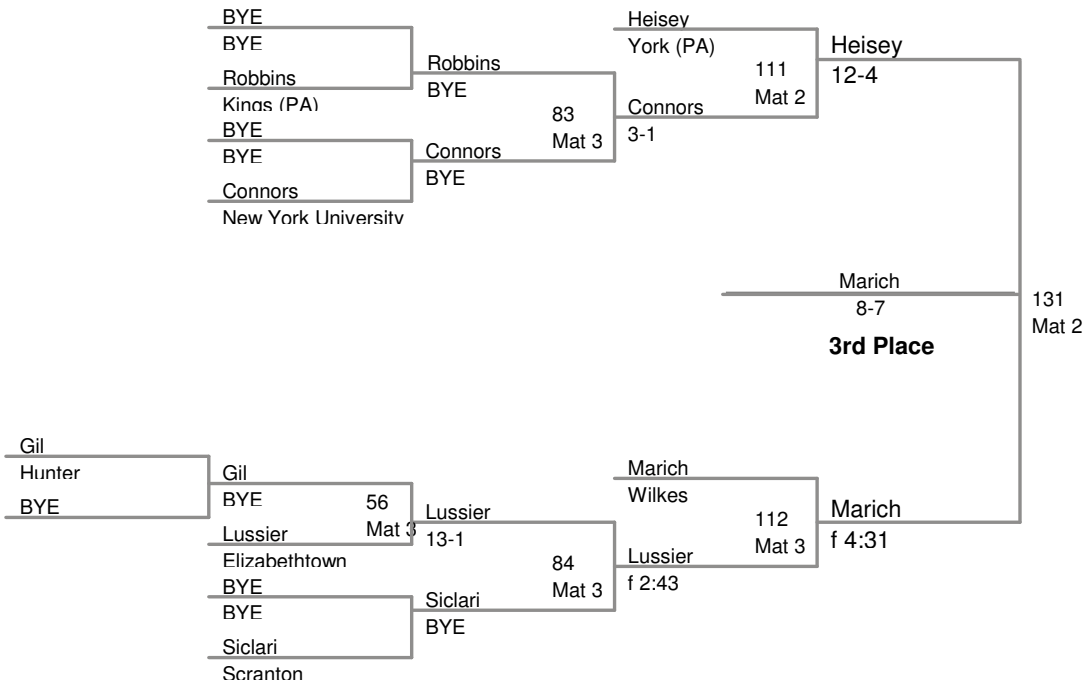

10 Metropolitan Champions!
2010 Mets

165 Lbs